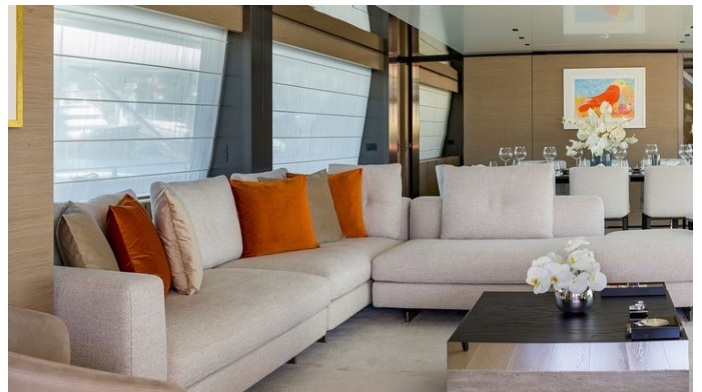

Details correct as of 15 Aug, 2024

FOR MORE INFORMATION:

[CLICK HERE](#)

or SCAN QR CODE

MORE PHOTOS, VIDEO OR INTERACTIVE DECK PLANS:

[CLICK HERE](#)

MARIA THERESA YACHT CHARTER

Superyacht MARIA THERESA was built in 2019 by Custom Line. She is a 32.99m / 108'3 Navetta 33 motor yacht with exterior design by Zuccon and interior styling by Zuccon . Maria Theresa offers accommodation for up to 11 guests in 5 cabins with additional room for her crew of 6. She features a variety of amenities to ensure comfortable charter vacations, including, Air Conditioning, Deck Jacuzzi, Gym/exercise equipment, Stabilisers underway, Stabilizers at Anchor & WiFi connection on board. She also carries an impressive collection of toys as listed below.