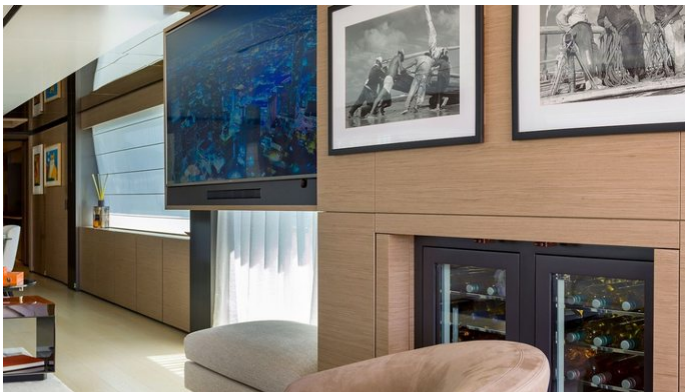

Details correct as of 15 Aug, 2024

FOR MORE INFORMATION:

[CLICK HERE](#)

or SCAN QR CODE

MORE PHOTOS, VIDEO OR INTERACTIVE DECK PLANS:

[CLICK HERE](#)

MARIA THERESA YACHT CHARTER

Superyacht MARIA THERESA was built in 2019 by Custom Line. She is a 32.99m / 108'3 Navetta 33 motor yacht with exterior design by Zuccon and interior styling by Zuccon . Maria Theresa offers accommodation for up to 11 guests in 5 cabins with additional room for her crew of 6. She features a variety of amenities to ensure comfortable charter vacations, including, Air Conditioning, Deck Jacuzzi, Gym/exercise equipment, Stabilisers underway, Stabilizers at Anchor & WiFi connection on board. She also carries an impressive collection of toys as listed below.