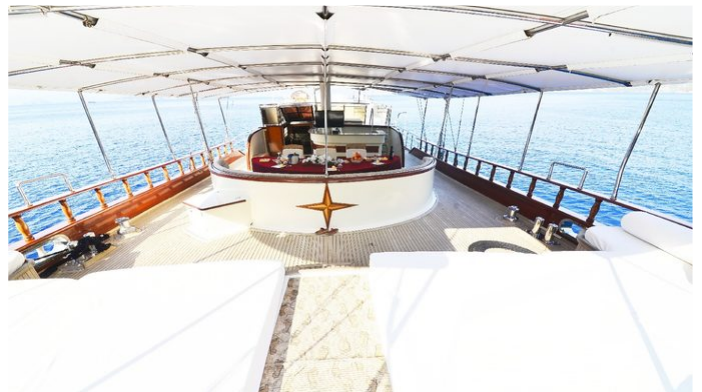

Details correct as of 21 Jan, 2022

FOR MORE INFORMATION:

[CLICK HERE](#) 

or SCAN QR CODE

MORE PHOTOS, VIDEO OR INTERACTIVE DECK PLANS:

[CLICK HERE](#)

BERRAK SU YACHT CHARTER

Superyacht BERRAK SU was built in 2008 by Fethiye Shipyard. She is a 33m / 108'3 motor/sailer yacht with exterior design by . Berrak Su offers accommodation for up to 12 guests in 6 cabins with additional room for her crew of 5. She features a variety of amenities to ensure comfortable charter vacations. She also carries an impressive collection of toys as listed below.

BERRAK SU AMENITIES & TOYS

For a full up-to-date list of leisure facilities or amenities onboard Motor/Sailer Yacht Berrak Su please contact your Yacht Charter Broker prior to booking your vacation. If there is a particular water toy that you would like, but it is not listed, then it may be possible to rent this equipment for you.