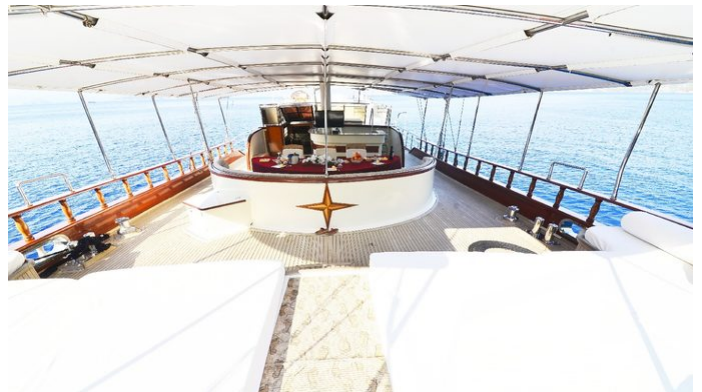

MORE PHOTOS, VIDEO OR INTERACTIVE DECK PLANS:

[CLICK HERE](#)