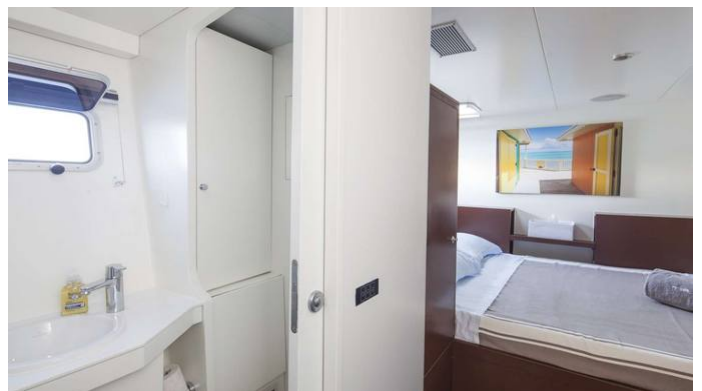

CRUISING SPEED
12 Knots

ACCOMMODATION

GUESTS	CABINS	CREW
6	3	3

CABIN CONFIGURATION
1 Master 1 Double
1 Twin

CHARTER RATES

SUMMER
from
€27,000 / week + expenses

WINTER
from
€27,000 / week + expenses

Details correct as of 10 Feb, 2025

FOR MORE INFORMATION:

[CLICK HERE](#) 

or SCAN QR CODE

MORE PHOTOS, VIDEO OR INTERACTIVE DECK PLANS:

[CLICK HERE](#)

TAJ YACHT CHARTER

Superyacht TAJ was built in 2003 by Trimarine. She is a 24.03m / 78'10 sail yacht with exterior design by . Taj offers accommodation for up to 6 guests in 3 cabins with additional room for her crew of 3. She features a variety of amenities to ensure comfortable charter vacations, including, Air Conditioning & WiFi connection on board. She also carries an impressive collection of toys as listed below.

TAJ AMENITIES & TOYS

Wi-Fi

Air Conditioning

For a full up-to-date list of leisure facilities or amenities onboard Sail Yacht Taj please contact your Yacht Charter Broker prior to booking your vacation. If there is a particular water toy that you would like, but it is not listed, then it may be possible to rent this equipment for you.