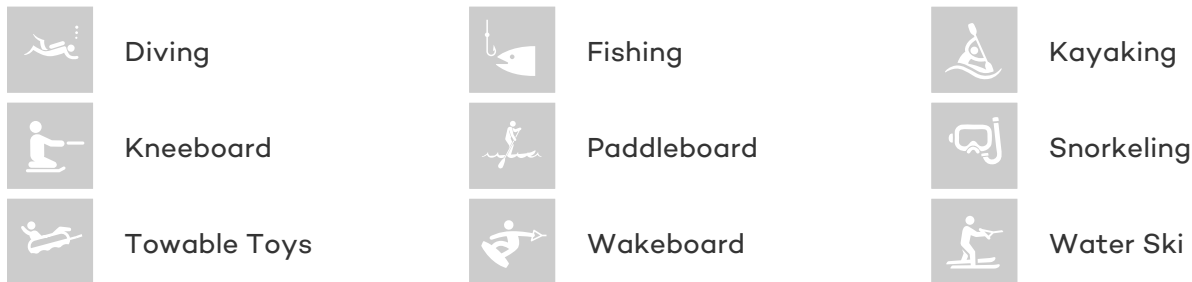

[CLICK HERE](#)

or **SCAN QR CODE**

MORE PHOTOS, VIDEO OR INTERACTIVE DECK PLANS:

[CLICK HERE](#)

SELENE YACHT CHARTER

Superyacht SELENE was built in 2015 by Lagoon. She is a 18.9m / 62ft sail yacht with exterior design by . SELENE offers accommodation for up to 10 guests in cabins with additional room for her crew of 3. She features a variety of amenities to ensure comfortable charter vacations, including Air Conditioning and WiFi connection on board. She also carries an impressive collection of toys as listed below.

SELENE AMENITIES & TOYS

For a full up-to-date list of leisure facilities or amenities onboard Sail Yacht Selene please contact your Yacht Charter Broker prior to booking your vacation. If there is a particular water toy that you would like, but it is not listed, then it may be possible to rent this equipment for you.