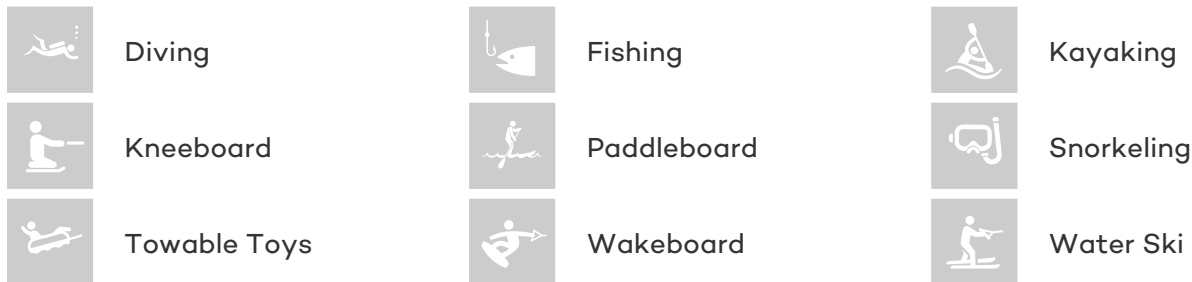

[CLICK HERE](#) 

or SCAN QR CODE

MORE PHOTOS, VIDEO OR INTERACTIVE DECK PLANS:

 [CLICK HERE](#)

SELENE YACHT CHARTER

Superyacht SELENE was built in 2015 by Lagoon. She is a 18.9m / 62ft sail yacht with exterior design by . SELENE offers accommodation for up to 10 guests in cabins with additional room for her crew of 3. She features a variety of amenities to ensure comfortable charter vacations, including Air Conditioning and WiFi connection on board. She also carries an impressive collection of toys as listed below.

SELENE AMENITIES & TOYS

For a full up-to-date list of leisure facilities or amenities onboard Sail Yacht Selene please contact your Yacht Charter Broker prior to booking your vacation. If there is a particular water toy that you would like, but it is not listed, then it may be possible to rent this equipment for you.