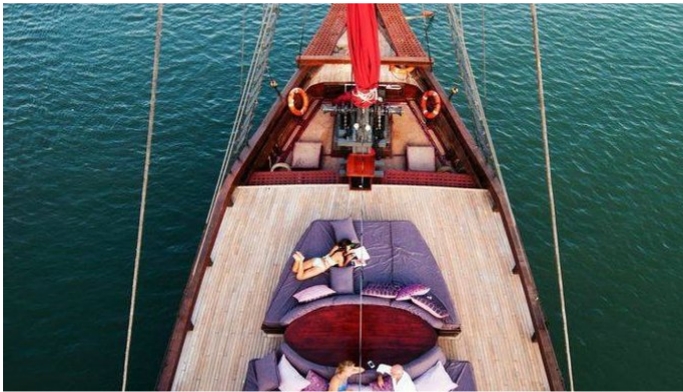

MORE PHOTOS, VIDEO OR INTERACTIVE DECK PLANS:

[CLICK HERE](#)

This document is not contractual. The yacht charters and their particulars displayed in the results above are displayed in good faith and whilst believed to be correct are not guaranteed. YachtCharterFleet.com does not warrant or assume any legal liability or responsibility for the accuracy, completeness, or usefulness of any information and/or images displayed. All information is subject to change without notice and is without warranty. Your preferred charter broker should provide you with yacht specifications, brochure and rates for your chosen dates during your charter yacht selection process. Starting prices are shown in a range of currencies for a one-week charter, unless otherwise indicated.