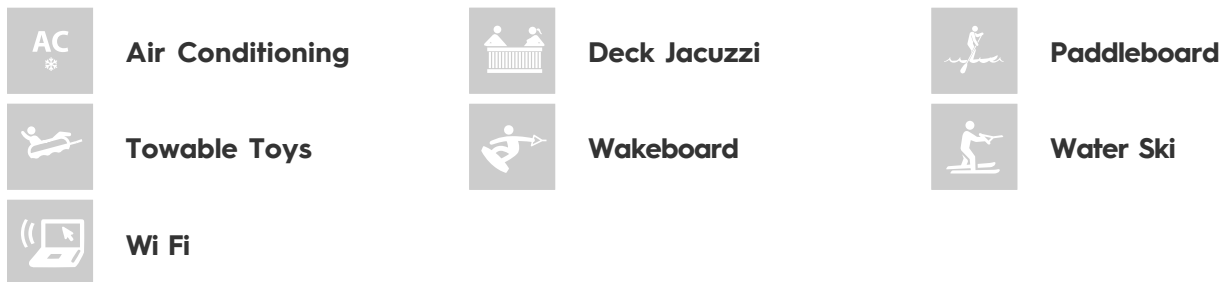

FELINA YACHT CHARTER

Superyacht FELINA was built in 2009 by Ferretti Yachts. She is a 25.3m / 83ft motor yacht with exterior design by Zuccon and interior styling by Zuccon. FELINA offers accommodation for up to 9 guests in 4 cabins with additional room for her crew of 3. She features a variety of amenities to ensure comfortable charter vacations, including Air Conditioning, Deck Jacuzzi, Stabilisers underway, Stabilizers at Anchor and WiFi connection on board. She also carries an impressive collection of toys as listed below.

FELINA AMENITIES & TOYS

For a full up-to-date list of leisure facilities or amenities onboard Motor Yacht Felina please contact your Yacht Charter Broker prior to booking your vacation. If there is a particular water toy that you would like, but it is not listed, then it may be possible to rent this equipment for you.

MORE TENDERS, TOYS & YACHT AMMENITIES INFO:

[CLICK HERE](#)

CHARTER FELINA

If you are interested in chartering FELINA please contact your yacht charter broker for more information about booking a luxury charter vacation on board this Ferretti Yachts superyacht .