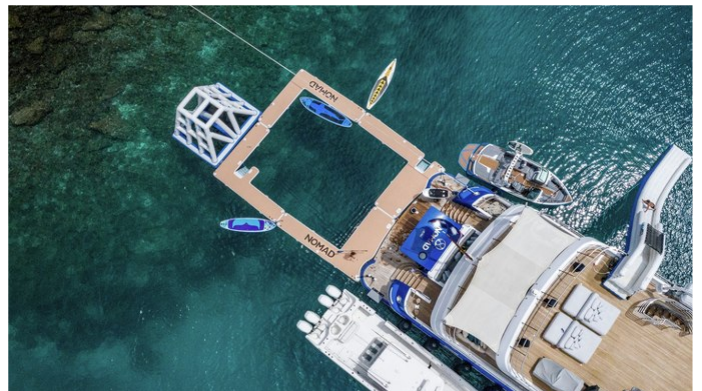

MORE PHOTOS, VIDEO OR INTERACTIVE DECK PLANS:

[CLICK HERE](#)

This document is not contractual. The yacht charters and their particulars displayed in the results above are displayed in good faith and whilst believed to be correct are not guaranteed. YachtCharterFleet.com does not warrant or assume any legal liability or responsibility for the accuracy, completeness, or usefulness of any information and/or images displayed. All information is subject to change without notice and is without warranty. Your preferred charter broker should provide you with yacht specifications, brochure and rates for your chosen dates during your charter yacht selection process. Starting prices are shown in a range of currencies for a one-week charter, unless otherwise indicated.