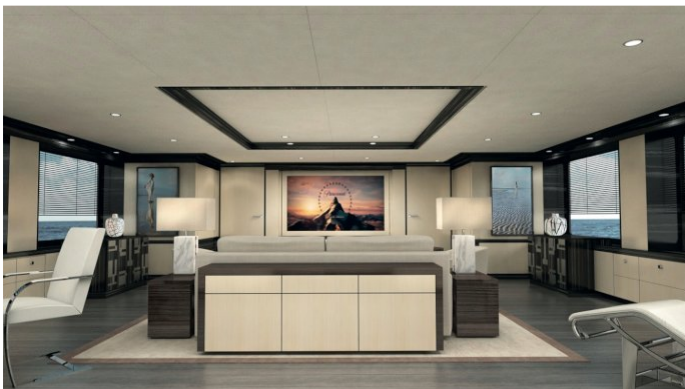

[CLICK HERE](#) 

or SCAN QR CODE

MORE PHOTOS, VIDEO OR INTERACTIVE DECK PLANS:

[CLICK HERE](#)

PAPA YACHT CHARTER

Superyacht PAPA was built in 2019 by Amels. She is a 54.9m / 180ft Amels 180 motor yacht with exterior design by Tim Heywood Design and interior styling by Laura Sessa Romboli. PAPA offers accommodation for up to 10 guests in 5 cabins with additional room for her crew of . She features a variety of amenities to ensure comfortable charter vacations, including Air Conditioning, Balcony, Jacuzzi (on deck), Sun Deck, Sunpads, Tender Garage, WiFi connection on board, Crane, Steam room, Owner Study, Piano, GYM and Outdoor Cinema. She also carries an impressive collection of toys as listed below.