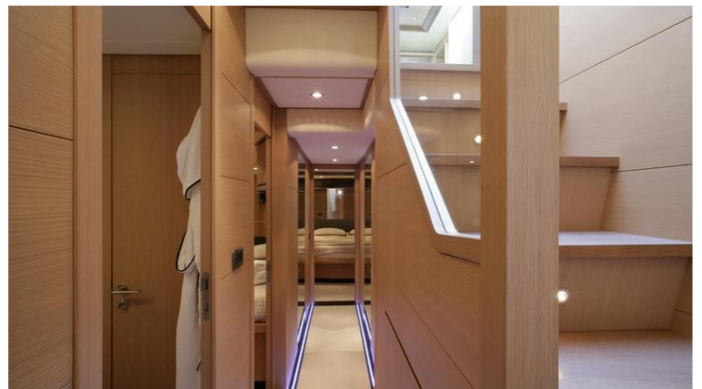

MORE PHOTOS, VIDEO OR INTERACTIVE DECK PLANS:

[CLICK HERE](#)

This document is not contractual. The yacht charters and their particulars displayed in the results above are displayed in good faith and whilst believed to be correct are not guaranteed. YachtCharterFleet.com does not warrant or assume any legal liability or responsibility for the accuracy, completeness, or usefulness of any information and/or images displayed. All information is subject to change without notice and is without warranty. Your preferred charter broker should provide you with yacht specifications, brochure and rates for your chosen dates during your charter yacht selection process. Starting prices are shown in a range of currencies for a one-week charter, unless otherwise indicated.