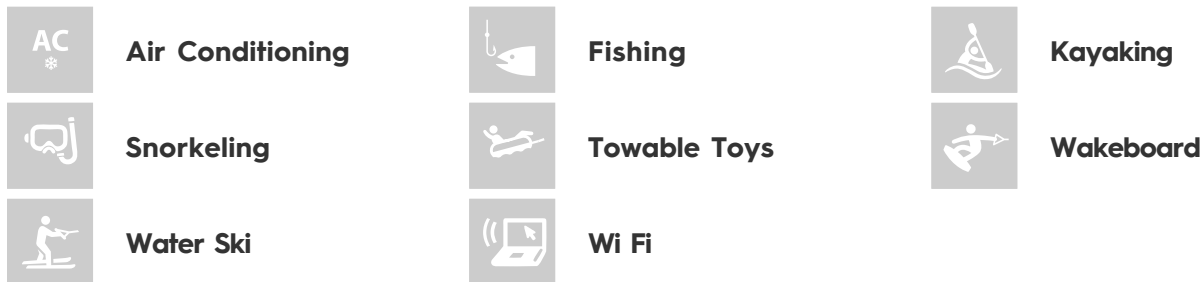

or SCAN QR CODE

MORE PHOTOS, VIDEO OR INTERACTIVE DECK PLANS:

[CLICK HERE](#)

PRENSES BUGCE YACHT CHARTER

Superyacht PRENSES BUGCE was built in 2017 by Custom. She is a 31m / 102ft motor/sailer yacht with exterior design by . PRENSES BUGCE offers accommodation for up to 12 guests in 6 cabins with additional room for her crew of 5. She features a variety of amenities to ensure comfortable charter vacations, including Air Conditioning, WiFi connection on board and BBQ. She also carries an impressive collection of toys as listed below.

PRENSES BUGCE AMENITIES & TOYS

For a full up-to-date list of leisure facilities or amenities onboard Motor/Sailer Yacht Prenses Bugce please contact your Yacht Charter Broker prior to booking your vacation. If there is a particular water toy that you would like, but it is not listed, then it may be possible to rent this equipment for you.