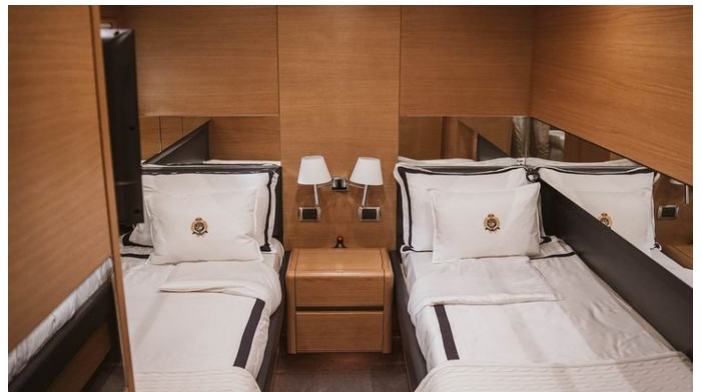

MORE PHOTOS, VIDEO OR INTERACTIVE DECK PLANS: