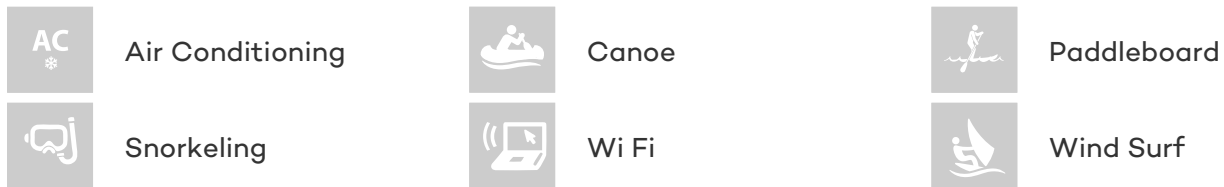

LYCIAN QUEEN YACHT CHARTER

Superyacht LYCIAN QUEEN was built in 2015 by Custom. She is a 35m / 115ft motor/sailer yacht with exterior design by . LYCIAN QUEEN offers accommodation for up to 18 guests in 8 cabins with additional room for her crew of 6. She features a variety of amenities to ensure comfortable charter vacations, including Air Conditioning and WiFi connection on board. She also carries an impressive collection of toys as listed below.

LYCIAN QUEEN AMENITIES & TOYS

For a full up-to-date list of leisure facilities or amenities onboard Motor/Sailer Yacht Lycian Queen please contact your Yacht Charter Broker prior to booking your vacation. If there is a particular water toy that you would like, but it is not listed, then it may be possible to rent this equipment for you.

MORE TENDERS, TOYS & YACHT AMMENITIES INFO:

[CLICK HERE](#)

CHARTER LYCIAN QUEEN

If you are interested in chartering LYCIAN QUEEN please contact your yacht charter broker for more information about booking a luxury charter vacation on board this Custom superyacht .