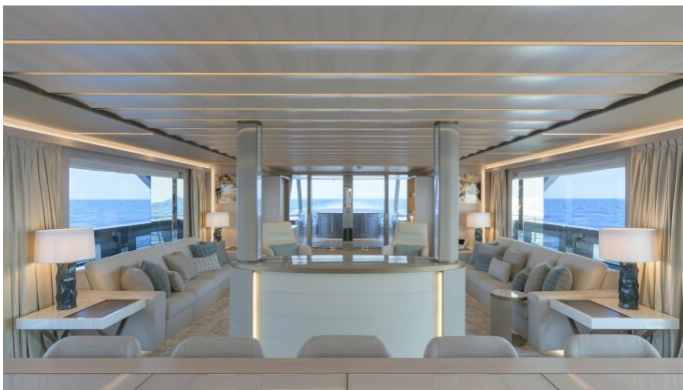

MORE PHOTOS, VIDEO OR INTERACTIVE DECK PLANS:

[CLICK HERE](#)

This document is not contractual. The yacht charters and their particulars displayed in the results above are displayed in good faith and whilst believed to be correct are not guaranteed. YachtCharterFleet.com does not warrant or assume any legal liability or responsibility for the accuracy, completeness, or usefulness of any information and/or images displayed. All information is subject to change without notice and is without warranty. Your preferred charter broker should provide you with yacht specifications, brochure and rates for your chosen dates during your charter yacht selection process. Starting prices are shown in a range of currencies for a one-week charter, unless otherwise indicated.