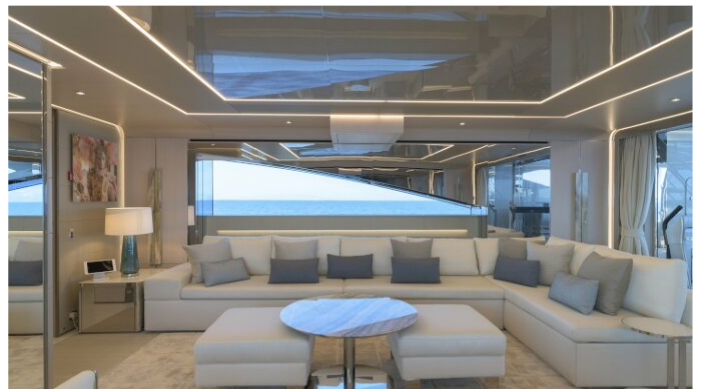

MORE PHOTOS, VIDEO OR INTERACTIVE DECK PLANS:

[CLICK HERE](#)

This document is not contractual. The yacht charters and their particulars displayed in the results above are displayed in good faith and whilst believed to be correct are not guaranteed. YachtCharterFleet.com does not warrant or assume any legal liability or responsibility for the accuracy, completeness, or usefulness of any information and/or images displayed. All information is subject to change without notice and is without warranty. Your preferred charter broker should provide you with yacht specifications, brochure and rates for your chosen dates during your charter yacht selection process. Starting prices are shown in a range of currencies for a one-week charter, unless otherwise indicated.