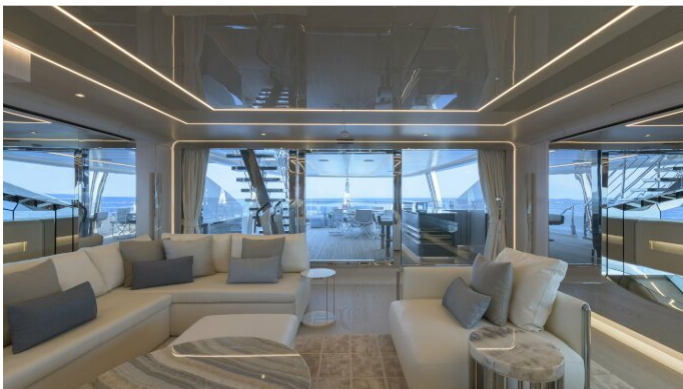

MORE PHOTOS, VIDEO OR INTERACTIVE DECK PLANS:

[CLICK HERE](#)

This document is not contractual. The yacht charters and their particulars displayed in the results above are displayed in good faith and whilst believed to be correct are not guaranteed. YachtCharterFleet.com does not warrant or assume any legal liability or responsibility for the accuracy, completeness, or usefulness of any information and/or images displayed. All information is subject to change without notice and is without warranty. Your preferred charter broker should provide you with yacht specifications, brochure and rates for your chosen dates during your charter yacht selection process. Starting prices are shown in a range of currencies for a one-week charter, unless otherwise indicated.