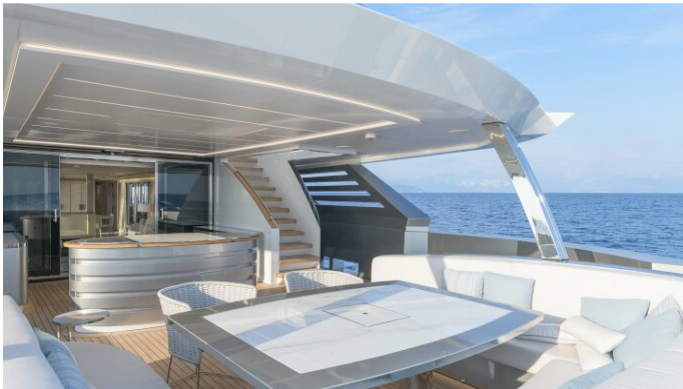

MORE PHOTOS, VIDEO OR INTERACTIVE DECK PLANS:

[CLICK HERE](#)

This document is not contractual. The yacht charters and their particulars displayed in the results above are displayed in good faith and whilst believed to be correct are not guaranteed. YachtCharterFleet.com does not warrant or assume any legal liability or responsibility for the accuracy, completeness, or usefulness of any information and/or images displayed. All information is subject to change without notice and is without warranty. Your preferred charter broker should provide you with yacht specifications, brochure and rates for your chosen dates during your charter yacht selection process. Starting prices are shown in a range of currencies for a one-week charter, unless otherwise indicated.