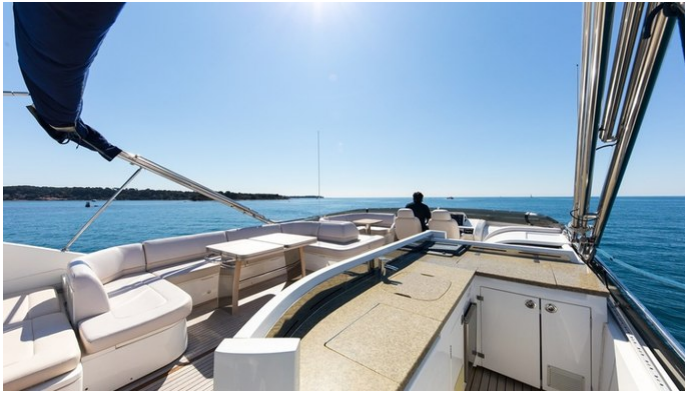

MORE PHOTOS, VIDEO OR INTERACTIVE DECK PLANS:

[CLICK HERE](#)