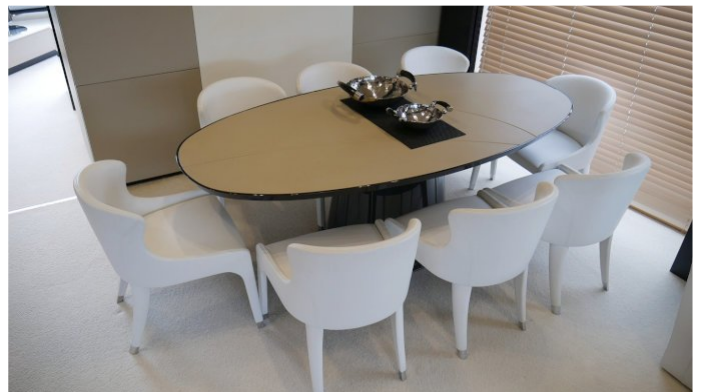

[CLICK HERE](#) 

or SCAN QR CODE

MORE PHOTOS, VIDEO OR INTERACTIVE DECK PLANS:

[CLICK HERE](#)

MIRAGE YACHT CHARTER

Superyacht MIRAGE was built in 2014 by Azimut. She is a 25.2m / 83ft Azimut 80 motor yacht with exterior design by Stefano Righini and interior styling by Salvagni Architetti. MIRAGE offers accommodation for up to 8 guests in 4 cabins with additional room for her crew of 3. She features a variety of amenities to ensure comfortable charter vacations, including Air Conditioning and Hydraulic Swim Platform. She also carries an impressive collection of toys as listed below.