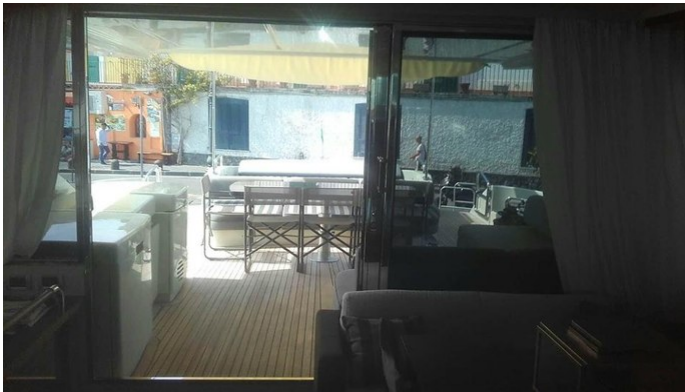

GUESTS	CABINS	CREW
8	4	4

CABIN CONFIGURATION

NOT FOR CHARTER

This yacht is not available for charter

FOR MORE INFORMATION:

[CLICK HERE](#)

or SCAN QR CODE

MORE PHOTOS, VIDEO OR INTERACTIVE DECK PLANS: