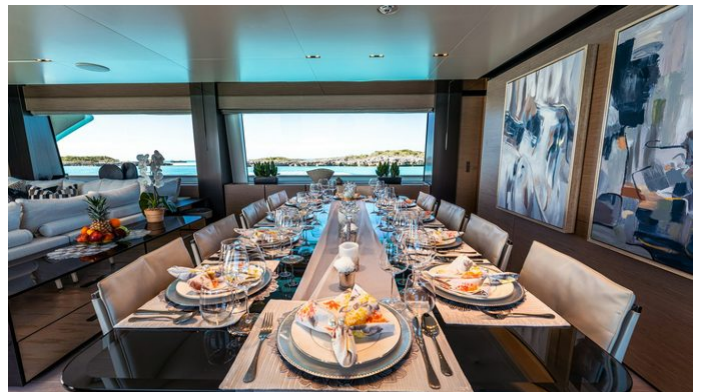

CRUISING SPEED
12 Knots

ACCOMMODATION

GUESTS CABINS CREW
10 5 7

CABIN CONFIGURATION

CHARTER RATES

SUMMER
from
\$105,000 / week + expenses

WINTER
from
\$105,000 / week + expenses

Details correct as of 17 May, 2025

FOR MORE INFORMATION:

[CLICK HERE](#)

or SCAN QR CODE

MORE PHOTOS, VIDEO OR INTERACTIVE DECK PLANS:

[CLICK HERE](#)

FIFI YACHT CHARTER

Superyacht FIFI was built in 2018 by Custom Line. She is a 32.92m / 108' motor yacht with exterior design by Zuccon and interior styling by Zuccon . Fifi offers accommodation for up to 10 guests in 5 cabins with additional room for her crew of 7. She features a variety of amenities to ensure comfortable charter vacations. She also carries an impressive collection of toys as listed below.

Swimming Platform

At-Anchor Stabilizers

Sunpads

Deck Jacuzzi

Air Conditioning

BBQ

For a full up-to-date list of leisure facilities or amenities onboard Motor Yacht Fifi please contact your Yacht Charter Broker prior to booking your vacation. If there is a particular water toy that you would like, but it is not listed, then it may be possible to rent this equipment for you.