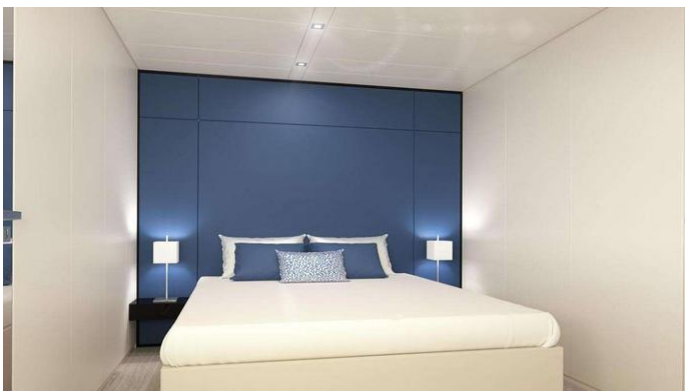

GUESTS CABINS CREW
10 5 4

CABIN CONFIGURATION

1 Master 1 VIP
2 Double 1 Convertible

CHARTER RATES

SUMMER
from
€40,000 / week + expenses

WINTER
from
€40,000 / week + expenses

Details correct as of 3 Dec, 2024

FOR MORE INFORMATION:

[CLICK HERE](#) 

or SCAN QR CODE

MORE PHOTOS, VIDEO OR INTERACTIVE DECK PLANS:

[CLICK HERE](#)

MAYRILOU YACHT CHARTER

Superyacht MAYRILOU was built in 2017 by Sunreef Yachts. She is a 20.45m / 67'1 Supreme 68 Power motor yacht with exterior design by and interior styling by Sunreef Yachts . Mayrilou offers accommodation for up to 10 guests in 5 cabins with additional room for her crew of 4. She features a variety of amenities to ensure comfortable charter vacations, including, BBQ, WiFi connection on board, Outdoor Shower, Sunpads & Air Conditioning. She also carries an impressive collection of toys as listed below.

MAYRILOU AMENITIES & TOYS

Wi-Fi

Outdoor Shower

Sunpads

Air Conditioning

BBQ

For a full up-to-date list of leisure facilities or amenities onboard Motor Yacht Mayrilou please contact your Yacht Charter Broker prior to booking your vacation. If there is a particular water toy that you would like, but it is not listed, then it may be possible to rent this equipment for you.