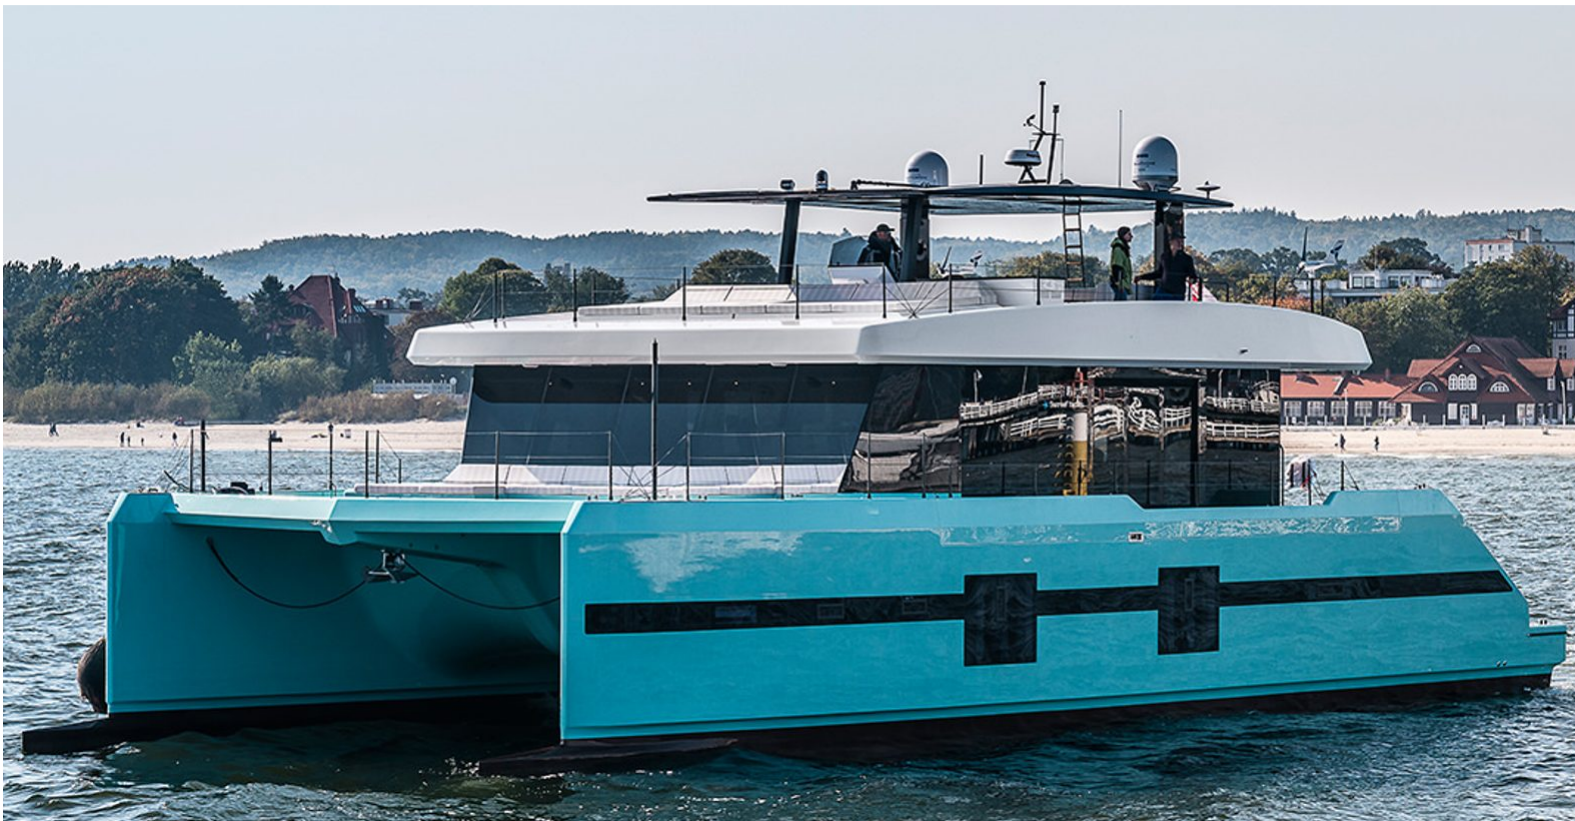

YachtCharterFleet

THE SMARTEST WAY TO SEARCH

Christina Too

Yacht Charter Details for 'Christina Too', the 20.73m Superyacht built by Sunreef Yachts

SPECIFICATIONS

LENGTH

20.73m / 68'

BEAM

10.46m / 34'4"

DRAFT

1.35m / 4'5"

YEAR

2017

REFIT

CRUISING SPEED

10 Knots

ACCOMMODATION

GUESTS	CABINS	CREW
8	4	4