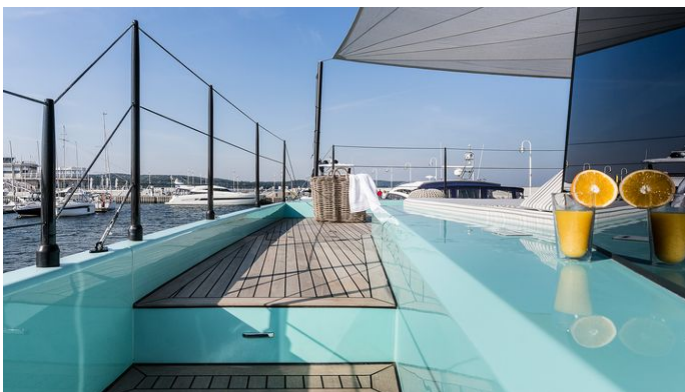

[CLICK HERE](#) 

or SCAN QR CODE

MORE PHOTOS, VIDEO OR INTERACTIVE DECK PLANS:

[CLICK HERE](#)

CHRISTINA TOO YACHT CHARTER

Superyacht CHRISTINA TOO was built in 2017 by Sunreef Yachts. She is a 20.73m / 68' Supreme 68 Power motor yacht with exterior design by Sunreef Yachts and interior styling by Sunreef Yachts . Christina Too offers accommodation for up to 8 guests in 4 cabins with additional room for her crew of 4. She features a variety of amenities to ensure comfortable charter vacations, including, Jacuzzi (on deck), Air Conditioning & BBQ. She also carries an impressive collection of toys as listed below.

CHRISTINA TOO AMENITIES & TOYS

Jacuzzi

Air Conditioning

BBQ

For a full up-to-date list of leisure facilities or amenities onboard Motor Yacht Christina Too please contact your Yacht Charter Broker prior to booking your vacation. If there is a particular water toy that you would like, but it is not listed, then it may be possible to rent this equipment for you.