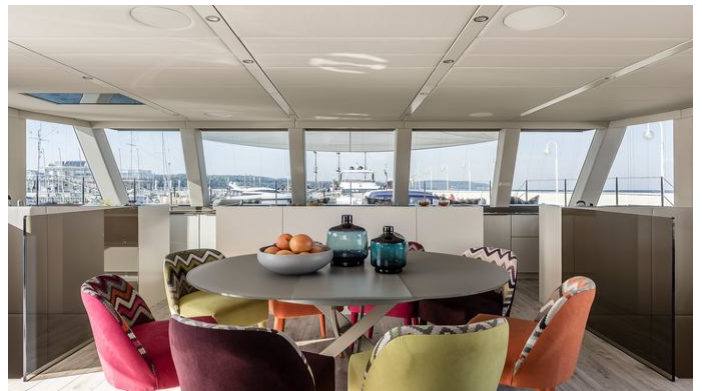

[CLICK HERE](#) 

or SCAN QR CODE

MORE PHOTOS, VIDEO OR INTERACTIVE DECK PLANS:

[CLICK HERE](#)

CHRISTINA TOO YACHT CHARTER

Superyacht CHRISTINA TOO was built in 2017 by Sunreef Yachts. She is a 20.73m / 68' Supreme 68 Power motor yacht with exterior design by Sunreef Yachts and interior styling by Sunreef Yachts . Christina Too offers accommodation for up to 8 guests in 4 cabins with additional room for her crew of 4. She features a variety of amenities to ensure comfortable charter vacations, including, Jacuzzi (on deck), Air Conditioning & BBQ. She also carries an impressive collection of toys as listed below.

CHRISTINA TOO AMENITIES & TOYS

Jacuzzi

Air Conditioning

BBQ

For a full up-to-date list of leisure facilities or amenities onboard Motor Yacht Christina Too please contact your Yacht Charter Broker prior to booking your vacation. If there is a particular water toy that you would like, but it is not listed, then it may be possible to rent this equipment for you.