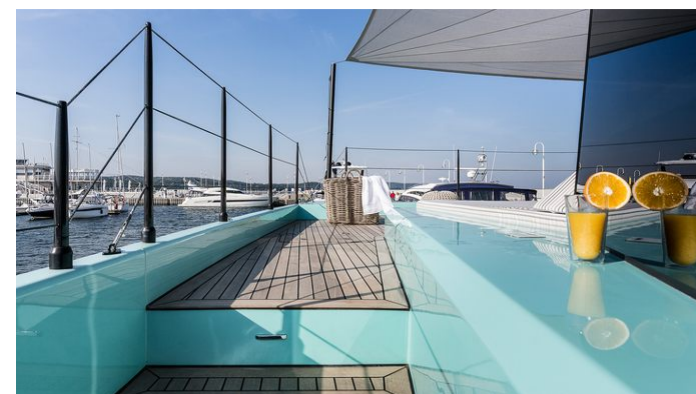

MORE PHOTOS, VIDEO OR INTERACTIVE DECK PLANS:

[CLICK HERE](#)

Christina Too Yacht Charter

Superyacht CHRISTINA TOO was built in 2017 by Sunreef Yachts. She is a 20.73m / 68' Supreme 68 Power motor yacht with exterior design by Sunreef Yachts and interior styling by Sunreef Yachts. Christina Too offers accommodation for up to 8 guests in 4 cabins with additional room for her crew of 4. She features a variety of amenities to ensure comfortable charter vacations, including, Jacuzzi (on deck), Air Conditioning & BBQ. She also carries an impressive collection of toys as listed below.

Christina Too Amenities & Toys

- Jacuzzi
- Air Conditioning
- BBQ

For a full up-to-date list of leisure facilities or amenities onboard Motor Yacht Christina Too please contact your Yacht Charter Broker prior to booking your vacation. If there is a particular water toy that you would like, but it is not listed, then it may be possible to rent this equipment for you.

MORE TENDERS, TOYS & YACHT AMMENITIES INFO:

This document is not contractual. The yacht charters and their particulars displayed in the results above are displayed in good faith and whilst believed to be correct are not guaranteed. YachtCharterFleet.com does not warrant or assume any legal liability or responsibility for the accuracy, completeness, or usefulness of any information and/or images displayed. All information is subject to change without notice and is without warranty. Your preferred charter broker should provide you with yacht specifications, brochure and rates for your chosen dates during your charter yacht selection process. Starting