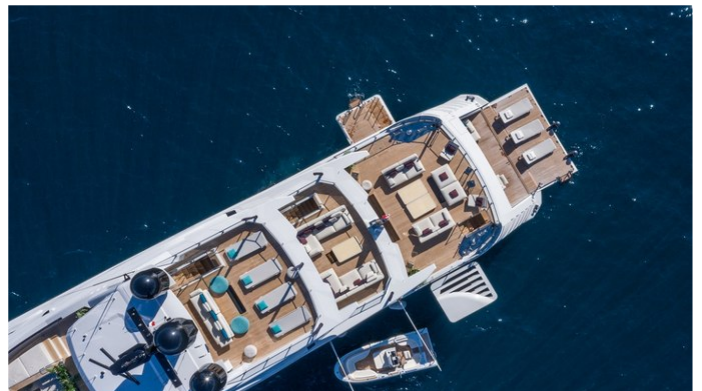

MORE PHOTOS, VIDEO OR INTERACTIVE DECK PLANS:

[CLICK HERE](#)

This document is not contractual. The yacht charters and their particulars displayed in the results above are displayed in good faith and whilst believed to be correct are not guaranteed. YachtCharterFleet.com does not warrant or assume any legal liability or responsibility for the accuracy, completeness, or usefulness of any information and/or images displayed. All information is subject to change without notice and is without warranty. Your preferred charter broker should provide you with yacht specifications, brochure and rates for your chosen dates during your charter yacht selection process. Starting prices are shown in a range of currencies for a one-week charter, unless otherwise indicated.