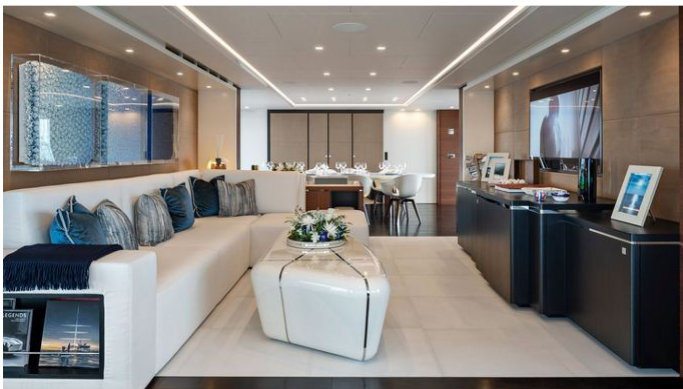

MORE PHOTOS, VIDEO OR INTERACTIVE DECK PLANS:

[CLICK HERE](#)

This document is not contractual. The yacht charters and their particulars displayed in the results above are displayed in good faith and whilst believed to be correct are not guaranteed. YachtCharterFleet.com does not warrant or assume any legal liability or responsibility for the accuracy, completeness, or usefulness of any information and/or images displayed. All information is subject to change without notice and is without warranty. Your preferred charter broker should provide you with yacht specifications, brochure and rates for your chosen dates during your charter yacht selection process. Starting prices are shown in a range of currencies for a one-week charter, unless otherwise indicated.