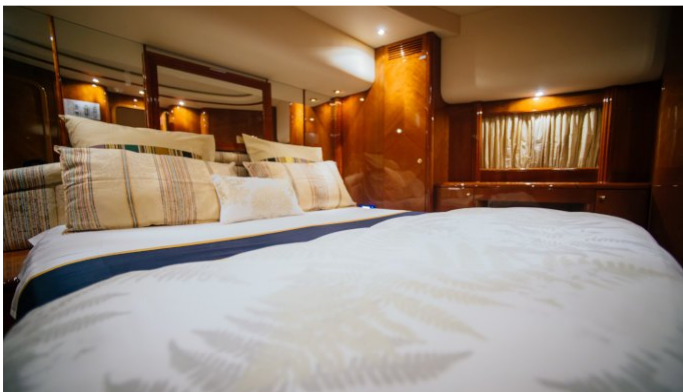

YEAR **REFIT**
2008 2016

CRUISING SPEED
20 Knots

ACCOMMODATION

GUESTS	CABINS	CREW
10	4	4

CABIN CONFIGURATION

1 Master 1 Vip
2 Twin

CHARTER RATES

Details correct as of 23 Sep, 2018

FOR MORE INFORMATION:

[CLICK HERE](#) 

or SCAN QR CODE

MORE PHOTOS, VIDEO OR INTERACTIVE DECK PLANS:

[CLICK HERE](#)

NAWAIMAA YACHT CHARTER

Superyacht NAWAIMAA was built in 2008 by Azimut. She is a 26.25m / 86ft Azimut 85 motor yacht with exterior design by . NAWAIMAA offers accommodation for up to 10 guests in 4 cabins with additional room for her crew of 4. She features a variety of amenities to ensure comfortable charter vacations, including . She also carries an impressive collection of toys as listed below.