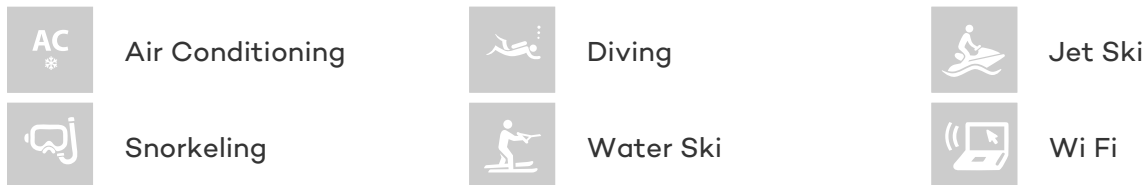

YEAR **REFIT**
2008 2016

CRUISING SPEED
20 Knots

ACCOMMODATION

GUESTS	CABINS	CREW
10	4	4

CABIN CONFIGURATION

1 Master 1 Vip
2 Twin

CHARTER RATES

Details correct as of 23 Sep, 2018

FOR MORE INFORMATION:

[CLICK HERE](#) 

or SCAN QR CODE

MORE PHOTOS, VIDEO OR INTERACTIVE DECK PLANS:

[CLICK HERE](#)

NAWAIMAA YACHT CHARTER

Superyacht NAWAIMAA was built in 2008 by Azimut. She is a 26.25m / 86ft Azimut 85 motor yacht with exterior design by . NAWAIMAA offers accommodation for up to 10 guests in 4 cabins with additional room for her crew of 4. She features a variety of amenities to ensure comfortable charter vacations, including . She also carries an impressive collection of toys as listed below.

NAWAIMAA AMENITIES & TOYS

For a full up-to-date list of leisure facilities or amenities onboard Motor Yacht Nawaimaa please contact your Yacht Charter Broker prior to booking your vacation. If there is a particular water toy that you would like, but it is not listed, then it may be possible to rent this equipment for you.