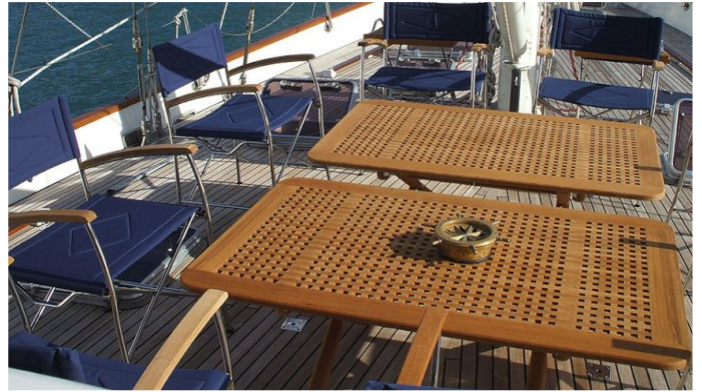

MORE PHOTOS, VIDEO OR INTERACTIVE DECK PLANS:

[CLICK HERE](#)