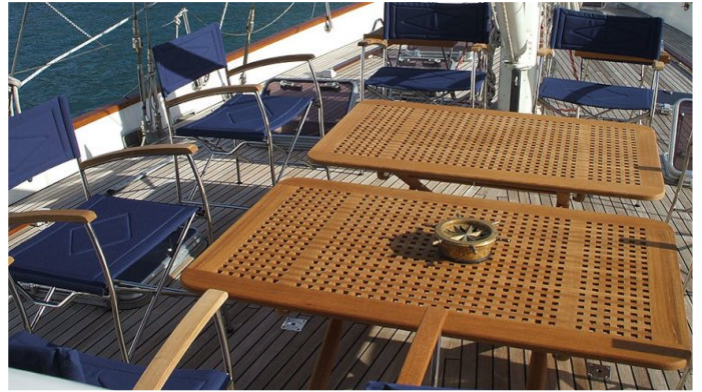

MORE PHOTOS, VIDEO OR INTERACTIVE DECK PLANS:

[CLICK HERE](#)

MI REINA YACHT CHARTER

Superyacht MI REINA was built in 1989 by North Wind. She is a 23.20m / 76ft sail yacht with exterior design by . MI REINA offers accommodation for up to 6 guests in 3 cabins with additional room for her crew of 2. She features a variety of amenities to ensure comfortable charter vacations, including . She also carries an impressive collection of toys as listed below.

MI REINA AMENITIES & TOYS

For a full up-to-date list of leisure facilities or amenities onboard Sail Yacht Mi Reina please contact your Yacht Charter Broker prior to booking your vacation. If there is a particular water toy that you would like, but it is not listed, then it may be possible to rent this equipment for you.