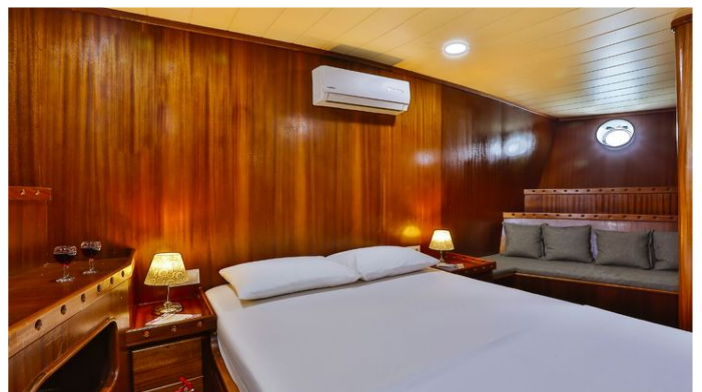

ACCOMMODATION

GUESTS **CABINS** **CREW**
126 **4**

CABIN CONFIGURATION

2 Master **1 Vip**
2 Double **1 Twin**

CHARTER RATES

SUMMER
from
€15,000 / week + expenses

WINTER
from
€13,000 / week + expenses

Details correct as of 13 Jun, 2021

FOR MORE INFORMATION:

[CLICK HERE](#)

or SCAN QR CODE

MORE PHOTOS, VIDEO OR INTERACTIVE DECK PLANS:

[CLICK HERE](#)

VICTORIA YACHT CHARTER

Superyacht VICTORIA was built in 2014 by Custom. She is a 24m / 79ft sail yacht with exterior design by . VICTORIA offers accommodation for up to 12 guests in 6 cabins with additional room for her crew of 4. She features a variety of amenities to ensure comfortable charter vacations, including . She also carries an impressive collection of toys as listed below.