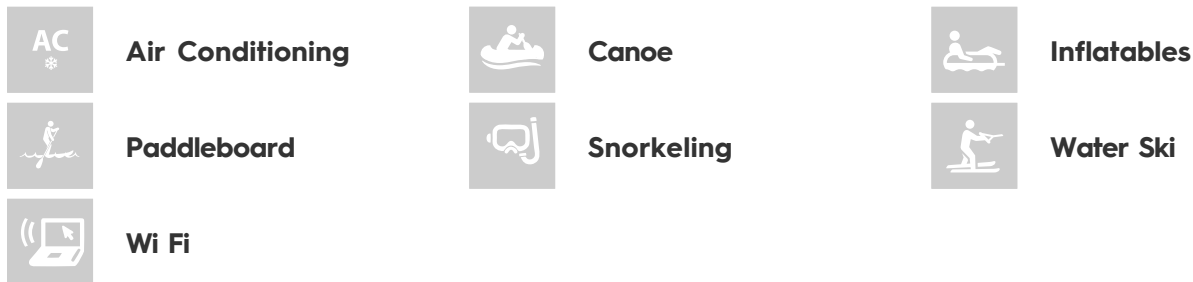

ACCOMMODATION

GUESTS **CABINS** **CREW**
126 **4**

CABIN CONFIGURATION

2 Master **1 Vip**
2 Double **1 Twin**

CHARTER RATES

SUMMER
from
€15,000 / week + expenses

WINTER
from
€13,000 / week + expenses

Details correct as of 13 Jun, 2021

FOR MORE INFORMATION:

[CLICK HERE](#)

or SCAN QR CODE

MORE PHOTOS, VIDEO OR INTERACTIVE DECK PLANS:

[CLICK HERE](#)

VICTORIA YACHT CHARTER

Superyacht VICTORIA was built in 2014 by Custom. She is a 24m / 79ft sail yacht with exterior design by . VICTORIA offers accommodation for up to 12 guests in 6 cabins with additional room for her crew of 4. She features a variety of amenities to ensure comfortable charter vacations, including . She also carries an impressive collection of toys as listed below.

VICTORIA AMENITIES & TOYS

For a full up-to-date list of leisure facilities or amenities onboard Sail Yacht Victoria please contact your Yacht Charter Broker prior to booking your vacation. If there is a particular water toy that you would like, but it is not listed, then it may be possible to rent this equipment for you.