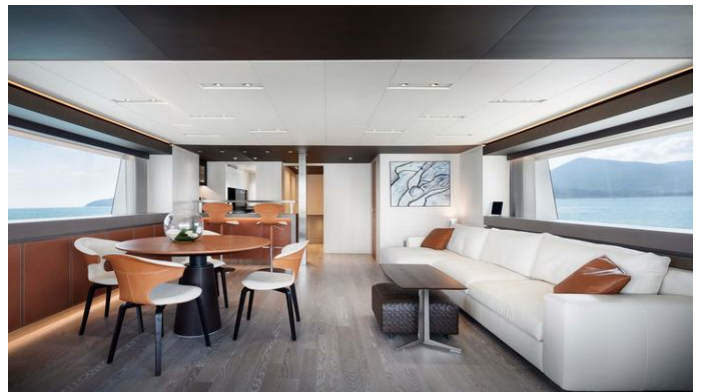

MORE PHOTOS, VIDEO OR INTERACTIVE DECK PLANS: