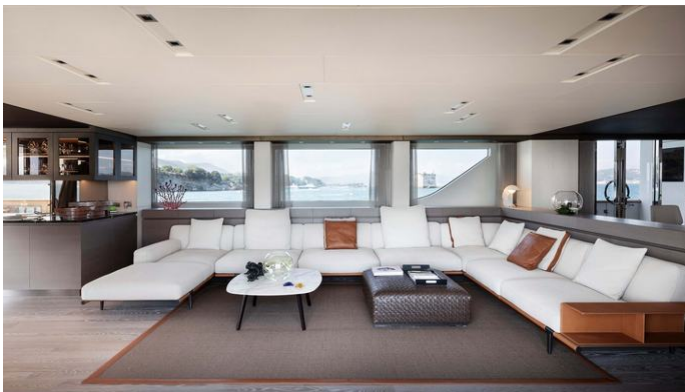

MORE PHOTOS, VIDEO OR INTERACTIVE DECK PLANS: