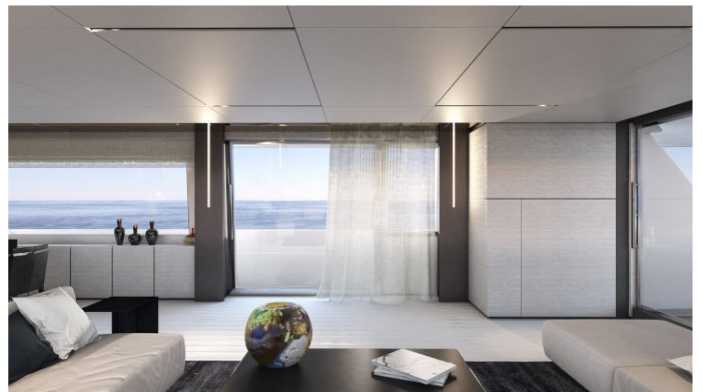

MORE PHOTOS, VIDEO OR INTERACTIVE DECK PLANS:

[CLICK HERE](#)