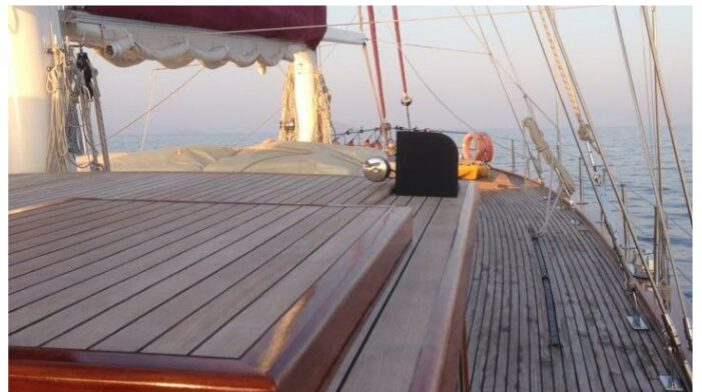

ORIENT PEARL

Yacht Charter Details for 'Orient Pearl', the 27.5m Superyacht built by Custom

SPECIFICATIONS

LENGTH
27.5m / 90ft

BEAM DRAFT
6.8m / 22ft 3m / 10ft

YEAR REFIT
1997 2017

CRUISING SPEED
8 Knots

ACCOMMODATION

[CLICK HERE](#) 

or SCAN QR CODE

MORE PHOTOS, VIDEO OR INTERACTIVE DECK PLANS:

[CLICK HERE](#)

ORIENT PEARL YACHT CHARTER

Superyacht ORIENT PEARL was built in 1997 by Custom. She is a 27.5m / 90ft sail yacht with exterior design by . ORIENT PEARL offers accommodation for up to 10 guests in 5 cabins with additional room for her crew of 5. She features a variety of amenities to ensure comfortable charter vacations, including . She also carries an impressive collection of toys as listed below.

ORIENT PEARL AMENITIES & TOYS

For a full up-to-date list of leisure facilities or amenities onboard Sail Yacht Orient Pearl please contact your Yacht Charter Broker prior to booking your vacation. If there is a particular water toy that you would like, but it is not listed, then it may be possible to rent this equipment for you.