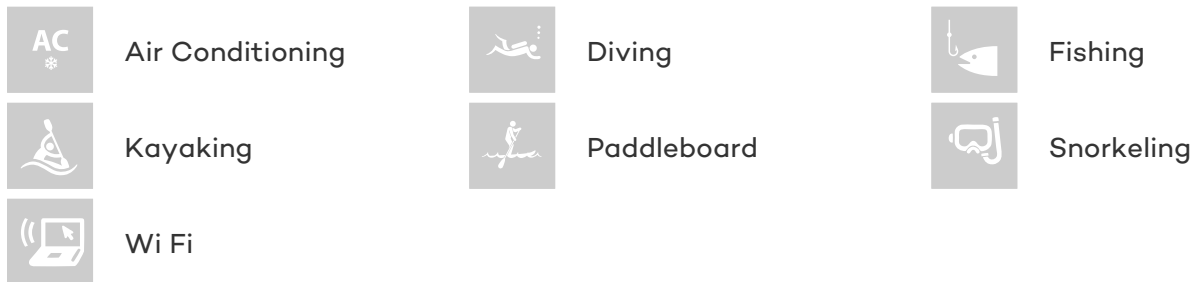

GUESTS	CABINS	CREW
10	5	5

CABIN CONFIGURATION
1 Master 2 Double
2 Twin

CHARTER RATES

SUMMER
from
\$29,500 / week + expenses

WINTER
from
\$29,500 / week + expenses

Details correct as of 26 Feb, 2021

FOR MORE INFORMATION:

[CLICK HERE](#) 

or SCAN QR CODE

MORE PHOTOS, VIDEO OR INTERACTIVE DECK PLANS:

[CLICK HERE](#)

ORIENT PEARL YACHT CHARTER

Superyacht ORIENT PEARL was built in 1997 by Custom. She is a 27.5m / 90ft sail yacht with exterior design by . ORIENT PEARL offers accommodation for up to 10 guests in 5 cabins with additional room for her crew of 5. She features a variety of amenities to ensure comfortable charter vacations, including . She also carries an impressive collection of toys as listed below.

ORIENT PEARL AMENITIES & TOYS

For a full up-to-date list of leisure facilities or amenities onboard Sail Yacht Orient Pearl please contact your Yacht Charter Broker prior to booking your vacation. If there is a particular water toy that you would like, but it is not listed, then it may be possible to rent this equipment for you.