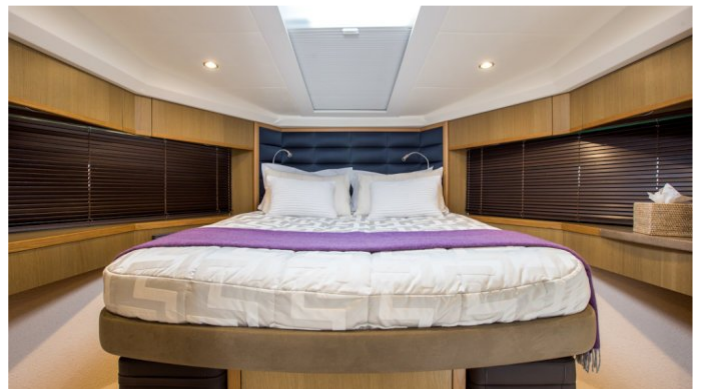

CRUISING SPEED
22 Knots

ACCOMMODATION

GUESTS	CABINS	CREW
8	4	2

CABIN CONFIGURATION

1 Master	1 Double
1 Twin	1 Convertible

CHARTER RATES

SUMMER
from
€27,000 / week + expenses

WINTER
from
€27,000 / week + expenses

Details correct as of 22 Jan, 2019

FOR MORE INFORMATION:

[CLICK HERE](#) 

or SCAN QR CODE

MORE PHOTOS, VIDEO OR INTERACTIVE DECK PLANS:

 [CLICK HERE](#)

NEVER ENOUGH YACHT CHARTER

Superyacht NEVER ENOUGH was built in 2014 by Princess. She is a 20m / 66ft Princess 64 motor yacht with exterior design by . NEVER ENOUGH offers accommodation for up to 8 guests in 4 cabins with additional room for her crew of 2. She features a variety of amenities to ensure comfortable charter vacations, including Stabilizers at Anchor. She also carries an impressive collection of toys as listed below.