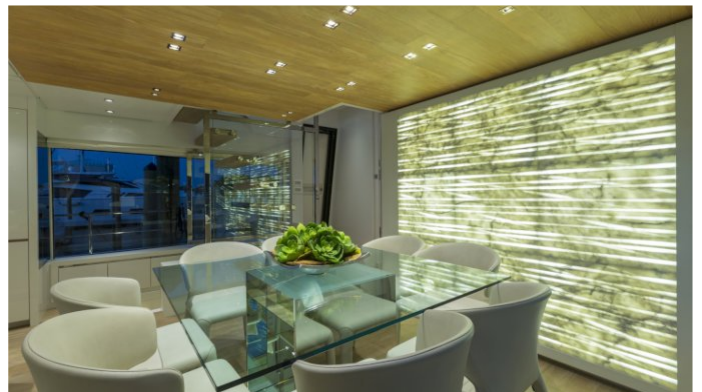

MORE PHOTOS, VIDEO OR INTERACTIVE DECK PLANS:

[CLICK HERE](#)