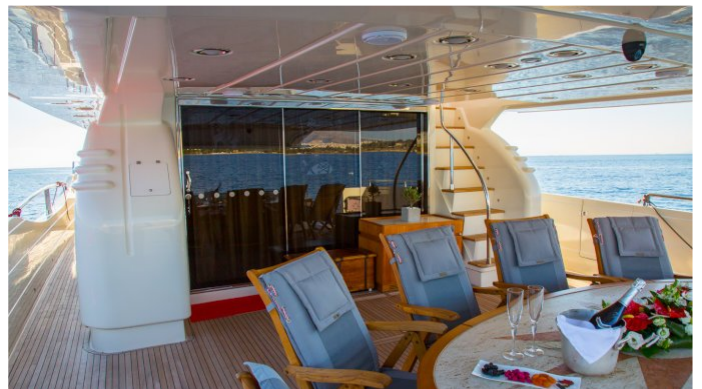

YachtCharterFleet

THE SMARTEST WAY TO SEARCH

ALBATOR

Yacht Charter Details for 'Albator', the 27.32m Superyacht built by Posillipo

SPECIFICATIONS

LENGTH
27.32m / 90ft

BEAM DRAFT
6.32m / 21ft m / NaNft

YEAR REFIT
2006 2016

CRUISING SPEED
27 Knots

ACCOMMODATION

GUESTS	CABINS	CREW
10	4	4

CABIN CONFIGURATION
1 Master 1 Vip
2 Twin

CHARTER RATES

SUMMER
from
€38,000 / week + expenses

WINTER
from
€38,000 / week + expenses

Details correct as of 19 Sep, 2018

FOR MORE INFORMATION:

[CLICK HERE](#) 

or SCAN QR CODE

MORE PHOTOS, VIDEO OR INTERACTIVE DECK PLANS:

 [CLICK HERE](#)

ALBATOR YACHT CHARTER

Superyacht ALBATOR was built in 2006 by Posillipo. She is a 27.32m / 90ft motor yacht with exterior design by . ALBATOR offers accommodation for up to 10 guests in 4 cabins with additional room for her crew of 4. She features a variety of amenities to ensure comfortable charter vacations, including Air Conditioning and WiFi connection on board. She also carries an impressive collection of toys as listed below.

ALBATOR AMENITIES & TOYS

	Air Conditioning		Canoe		Jet Ski
	Seabob		Snorkeling		Towable Toys
	Wakeboard		Water Ski		Wi Fi

For a full up-to-date list of leisure facilities or amenities onboard Motor Yacht Albator please contact your Yacht Charter Broker prior to booking your vacation. If there is a particular water toy that you would like, but it is not listed, then it may be possible to rent this equipment for you.