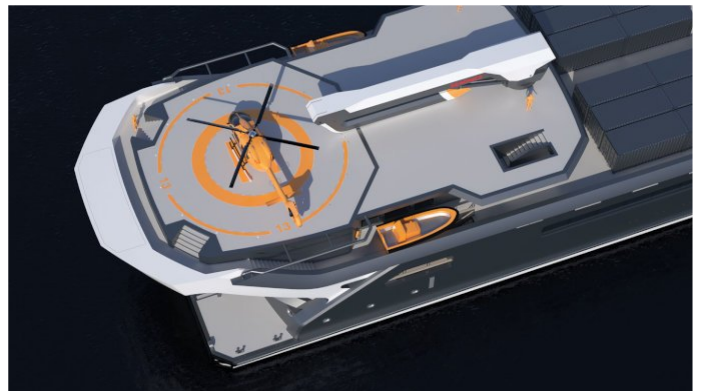

MORE PHOTOS, VIDEO OR INTERACTIVE DECK PLANS:

[CLICK HERE](#)