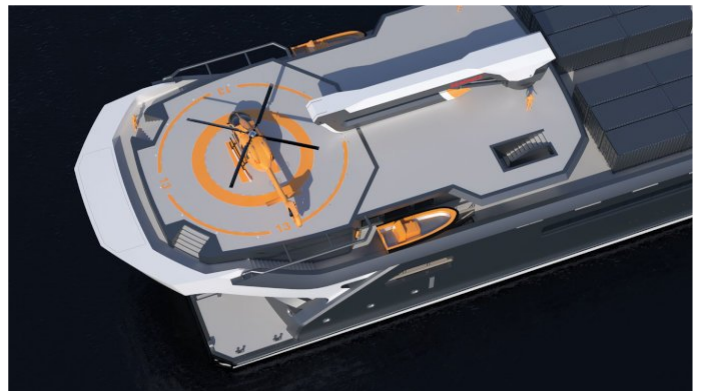

REV OCEAN

Yacht Charter Details for 'REV Ocean', the 182.9m Superyacht built by Vard

SPECIFICATIONS

LENGTH

182.9m / 600ft

BEAM

22m / 72ft

DRAFT

5.25m / 17ft

YEAR

2020

CRUISING SPEED

11 Knots

ACCOMMODATION

GUESTS

28

[CLICK HERE](#) 

or SCAN QR CODE

MORE PHOTOS, VIDEO OR INTERACTIVE DECK PLANS:

 [CLICK HERE](#)

REV OCEAN YACHT CHARTER

Superyacht REV OCEAN was built in 2020 by Vard. She is a 182.9m / 600ft Custom motor yacht with exterior design by Espen Oeino and interior styling by H2 Yacht Design. REV OCEAN offers accommodation for up to 28 guests in 18 cabins with additional room for her crew of 54. She features a variety of amenities to ensure comfortable charter vacations, including At Anchor Stabilizers, Dynamic Positioning, Helipad, Cinema, Conference Facilities, GYM, Elevator / Lift, Observation Lounge, Submarine Garage, Air Conditioning and Deck Jacuzzi. She also carries an impressive collection of toys as listed below.