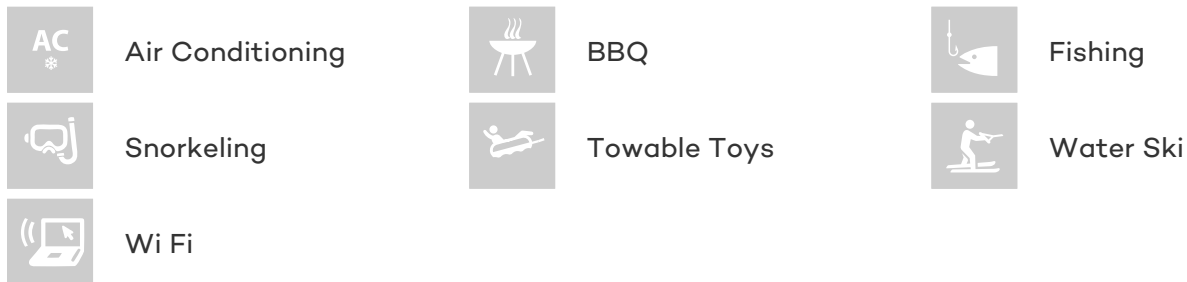

LETTOULI III YACHT CHARTER

Superyacht LETTOULI III was built in 2007 by Posillipo. She is a 21m / 69ft motor yacht with exterior design by . LETTOULI III offers accommodation for up to 8 guests in 4 cabins with additional room for her crew of 2. She features a variety of amenities to ensure comfortable charter vacations, including . She also carries an impressive collection of toys as listed below.

LETTOULI III AMENITIES & TOYS

For a full up-to-date list of leisure facilities or amenities onboard Motor Yacht Lettouli III please contact your Yacht Charter Broker prior to booking your vacation. If there is a particular water toy that you would like, but it is not listed, then it may be possible to rent this equipment for you.

MORE TENDERS, TOYS & YACHT AMMENITIES INFO:

[CLICK HERE](#)

CHARTER LETTOULI III

If you are interested in chartering LETTOULI III please contact your yacht charter broker for more information about booking a luxury charter vacation on board this Posillipo superyacht .