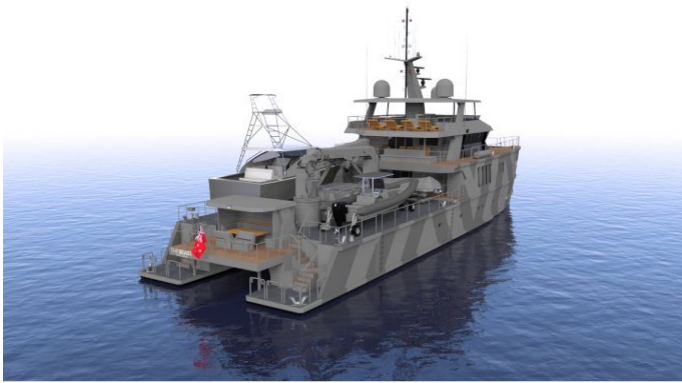

THE BEAST

Yacht Charter Details for 'The Beast', the 39.5m Superyacht built by Profab Central Engineering Ltd

SPECIFICATIONS

LENGTH
39.5m / 130ft

BEAM DRAFT
12m / 39ft m / NaNft

YEAR
2018

CRUISING SPEED
Knots

ACCOMMODATION

GUESTS	CABINS	CREW
12	5	8

CABIN CONFIGURATION

1 Master	4 Double/ Twin
2 Pullman	

CHARTER RATES

Details correct as of 21 Sep, 2018

FOR MORE INFORMATION:

[CLICK HERE](#) 

or SCAN QR CODE

MORE PHOTOS, VIDEO OR INTERACTIVE DECK PLANS:

[CLICK HERE](#)

THE BEAST YACHT CHARTER

Superyacht THE BEAST was built in 2018 by Profab Central Engineering Ltd. She is a 39.5m / 130ft motor yacht with exterior design by LOMOcean. THE BEAST offers accommodation for up to 12 guests in 5 cabins with additional room for her crew of 8. She features a variety of amenities to ensure comfortable charter vacations, including . She also carries an impressive collection of toys as listed below.

THE BEAST AMENITIES & TOYS

For a full up-to-date list of leisure facilities or amenities onboard Motor Yacht The Beast please contact your Yacht Charter Broker prior to booking your vacation. If there is a particular water toy that you would like, but it is not listed, then it may be possible to rent this equipment for you.