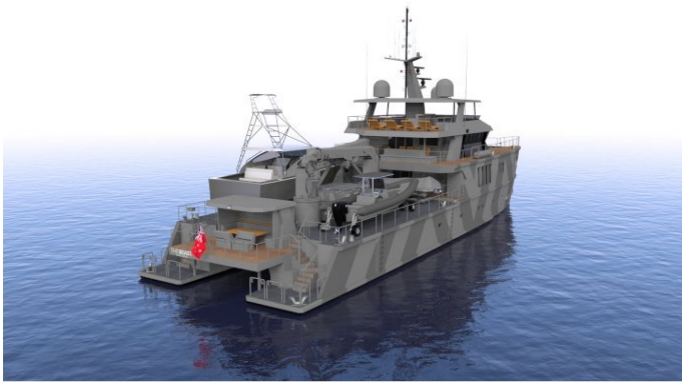

THE BEAST

Yacht Charter Details for 'The Beast', the 39.5m Superyacht built by Profab Central Engineering Ltd

SPECIFICATIONS

LENGTH
39.5m / 130ft

BEAM DRAFT
12m / 39ft m / NaNft

YEAR
2018

CRUISING SPEED
Knots

ACCOMMODATION

GUESTS	CABINS	CREW
12	5	8

CABIN CONFIGURATION

1 Master	4 Double/ Twin
2 Pullman	

CHARTER RATES

Details correct as of 11 Dec, 2018

FOR MORE INFORMATION:

[CLICK HERE](#) 

or SCAN QR CODE

MORE PHOTOS, VIDEO OR INTERACTIVE DECK PLANS:

[CLICK HERE](#)

THE BEAST YACHT CHARTER

Superyacht THE BEAST was built in 2018 by Profab Central Engineering Ltd. She is a 39.5m / 130ft motor yacht with exterior design by LOMOcean. THE BEAST offers accommodation for up to 12 guests in 5 cabins with additional room for her crew of 8. She features a variety of amenities to ensure comfortable charter vacations, including . She also carries an impressive collection of toys as listed below.

THE BEAST AMENITIES & TOYS

For a full up-to-date list of leisure facilities or amenities onboard Motor Yacht The Beast please contact your Yacht Charter Broker prior to booking your vacation. If there is a particular water toy that you would like, but it is not listed, then it may be possible to rent this equipment for you.