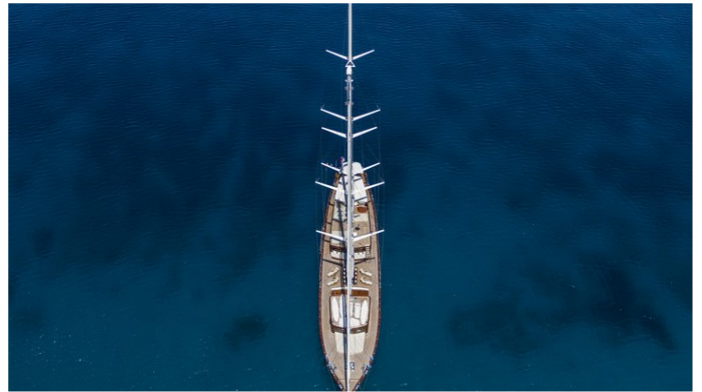

MORE PHOTOS, VIDEO OR INTERACTIVE DECK PLANS:

[CLICK HERE](#)