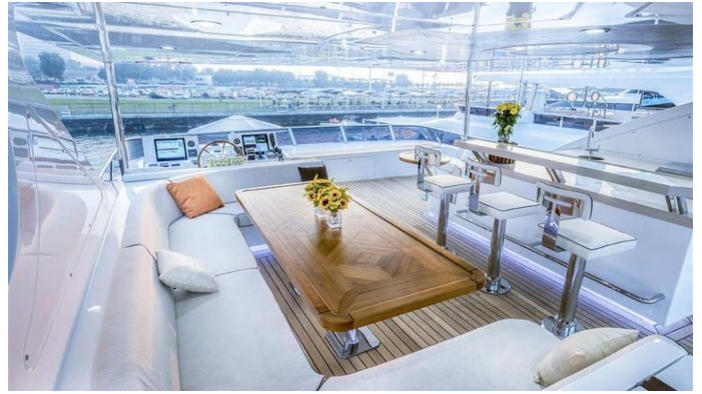

ACCOMMODATION

GUESTS CABINS CREW
10 5 6

CABIN CONFIGURATION

CHARTER RATES

SUMMER
from
\$140,000 / week + expenses

WINTER
from
\$140,000 / week + expenses

Details correct as of 7 Dec, 2024

FOR MORE INFORMATION:

[CLICK HERE](#) 

or SCAN QR CODE

MORE PHOTOS, VIDEO OR INTERACTIVE DECK PLANS:

[CLICK HERE](#)

PERSISTENCE YACHT CHARTER

Superyacht PERSISTENCE was built in 2017 by Gulf Craft. She is a 38.1m / 125' Majesty 125 motor yacht with exterior design by Gulf Craft and interior styling by Gulf Craft . Persistence offers accommodation for up to 10 guests in 5 cabins with additional room for her crew of 6. She features a variety of amenities to ensure comfortable charter vacations, including, Air Conditioning, Exterior Bar, Jacuzzi (on deck), Sun Deck, Sunpads & Tender Garage. She also carries an impressive collection of toys as listed below.

PERSISTENCE AMENITIES & TOYS

Tender Garage

Exterior Bar

Sun Deck

Outdoor Shower

Wi-Fi

Swimming Platform

Sunpads

Deck Jacuzzi

Air Conditioning

BBQ

For a full up-to-date list of leisure facilities or amenities onboard Motor Yacht Persistence please contact your Yacht Charter Broker prior to booking your vacation. If there is a particular water toy that you would like, but it is not listed, then it may be possible to rent this equipment for you.