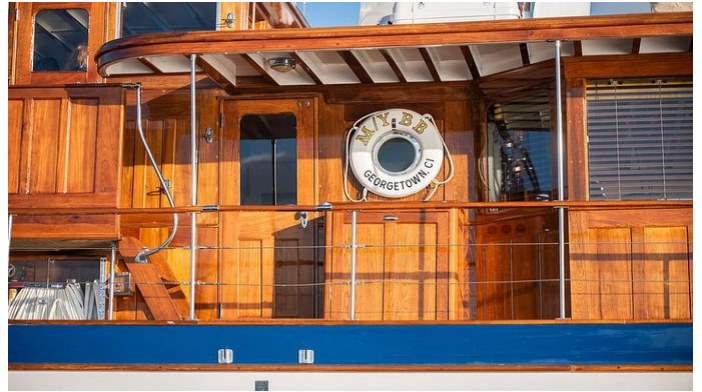

MORE PHOTOS, VIDEO OR INTERACTIVE DECK PLANS:

[CLICK HERE](#)