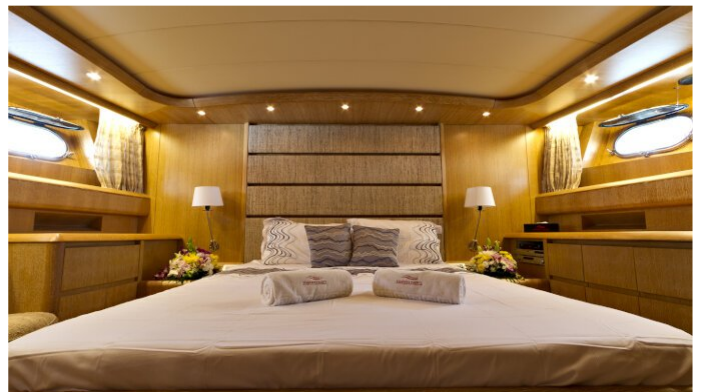

1.80m / 6ft

YEAR

2006

CRUISING SPEED

24 Knots

ACCOMMODATION

GUESTS

8

[CLICK HERE](#)

or **SCAN QR CODE**

MORE PHOTOS, VIDEO OR INTERACTIVE DECK PLANS:

 [CLICK HERE](#)

XCLUSIVE XVI YACHT CHARTER

Superyacht XCLUSIVE XVI was built in 2006 by Maiora. She is a 27.45m / 90ft Maiora 27 motor yacht with exterior design by . XCLUSIVE XVI offers accommodation for up to guests in cabins with additional room for her crew of . She features a variety of amenities to ensure comfortable charter vacations, including . She also carries an impressive collection of toys as listed below.