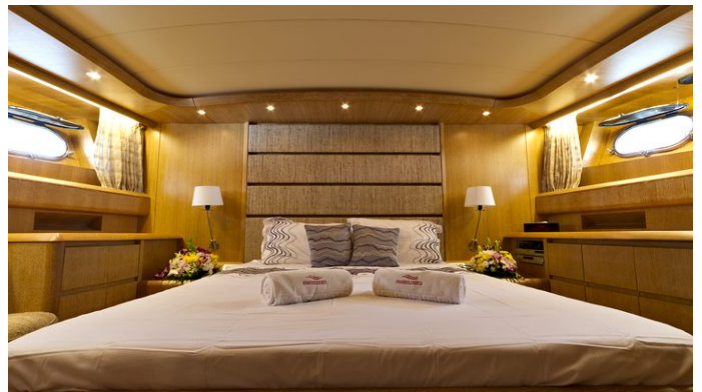

GUESTS	CABINS	CREW
8	4	2

CABIN CONFIGURATION

CHARTER RATES

Details correct as of 15 Aug, 2024

FOR MORE INFORMATION:

[CLICK HERE](#)

or SCAN QR CODE

MORE PHOTOS, VIDEO OR INTERACTIVE DECK PLANS:

[CLICK HERE](#)

XCLUSIVE XVI YACHT CHARTER

Superyacht XCLUSIVE XVI was built in 2006 by Maiora. She is a 27.45m / 90'1 Maiora 27 motor yacht with exterior design by . Xclusive XVI offers accommodation for up to guests in cabins with additional room for her crew of . She features a variety of amenities to ensure comfortable charter vacations. She also carries an impressive collection of toys as listed below.