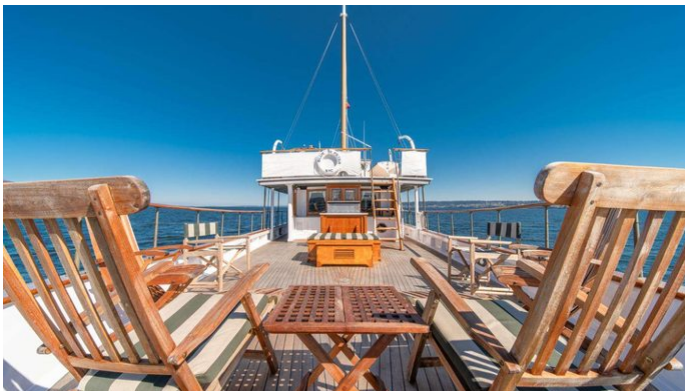

MORE PHOTOS, VIDEO OR INTERACTIVE DECK PLANS:

[CLICK HERE](#)