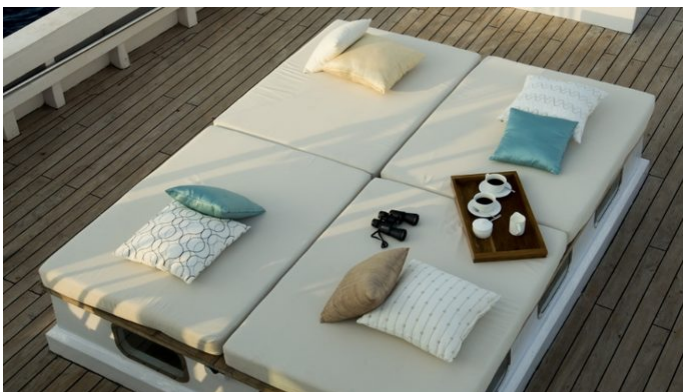

MORE PHOTOS, VIDEO OR INTERACTIVE DECK PLANS:

[CLICK HERE](#)