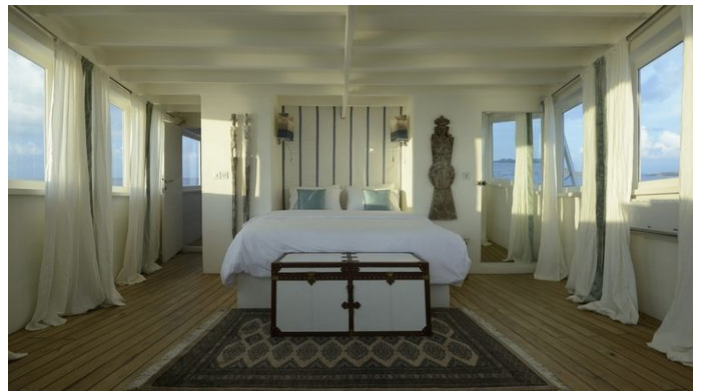

MORE PHOTOS, VIDEO OR INTERACTIVE DECK PLANS:

[CLICK HERE](#)