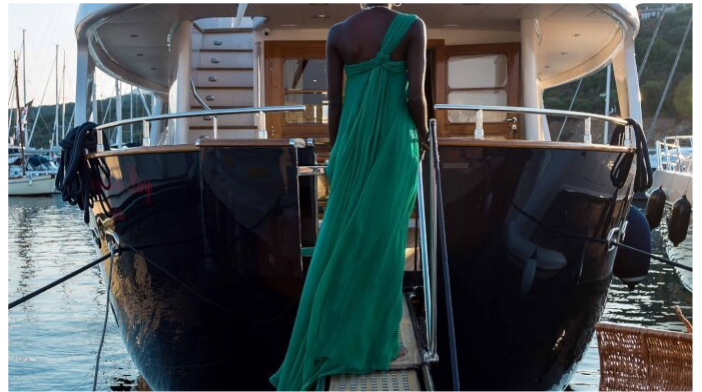

MORE PHOTOS, VIDEO OR INTERACTIVE DECK PLANS:

[CLICK HERE](#)