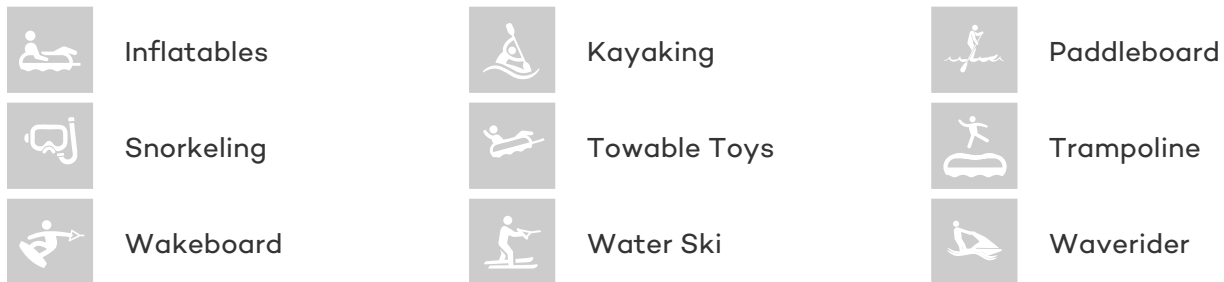

CRUISING SPEED
24 Knots

ACCOMMODATION

GUESTS	CABINS	CREW
10	5	4

CABIN CONFIGURATION

1 Master	2 Double
2 Twin	2 Pullman

CHARTER RATES

SUMMER
from
\$55,000 / week + expenses

WINTER
from
\$55,000 / week + expenses

NITSA YACHT CHARTER

Superyacht NITSA was built in 2017 by Sunseeker. She is a 28.96m / 95ft 95 Yacht motor yacht with exterior design by Sunseeker. NITSA offers accommodation for up to 10 guests in 5 cabins with additional room for her crew of 4. She features a variety of amenities to ensure comfortable charter vacations, including Air Conditioning, Stabilisers underway and Stabilizers at Anchor. She also carries an impressive collection of toys as listed below.

NITSA AMENITIES & TOYS

For a full up-to-date list of leisure facilities or amenities onboard Motor Yacht Nitsa please contact your Yacht Charter Broker prior to booking your vacation. If there is a particular water toy that you would like, but it is not listed, then it may be possible to rent this equipment for you.