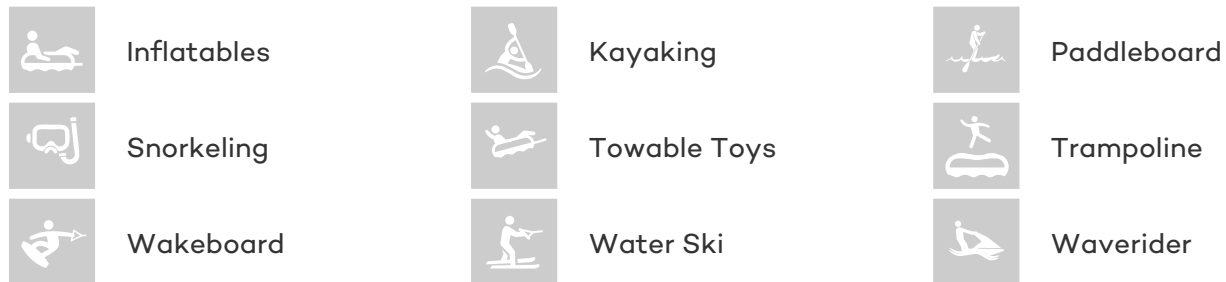

NITSA YACHT CHARTER

Superyacht NITSA was built in 2017 by Sunseeker. She is a 28.96m / 95ft 95 Yacht motor yacht with exterior design by Sunseeker. NITSA offers accommodation for up to 10 guests in 5 cabins with additional room for her crew of 4. She features a variety of amenities to ensure comfortable charter vacations, including Air Conditioning, Stabilisers underway and Stabilizers at Anchor. She also carries an impressive collection of toys as listed below.

NITSA AMENITIES & TOYS

For a full up-to-date list of leisure facilities or amenities onboard Motor Yacht Nitsa please contact your Yacht Charter Broker prior to booking your vacation. If there is a particular water toy that you would like, but it is not listed, then it may be possible to rent this equipment for you.

MORE TENDERS, TOYS & YACHT AMMENITIES INFO:

[CLICK HERE](#)

CHARTER NITSA

If you are interested in chartering NITSA please contact your yacht charter broker for more information about booking a luxury charter vacation on board this Sunseeker superyacht .