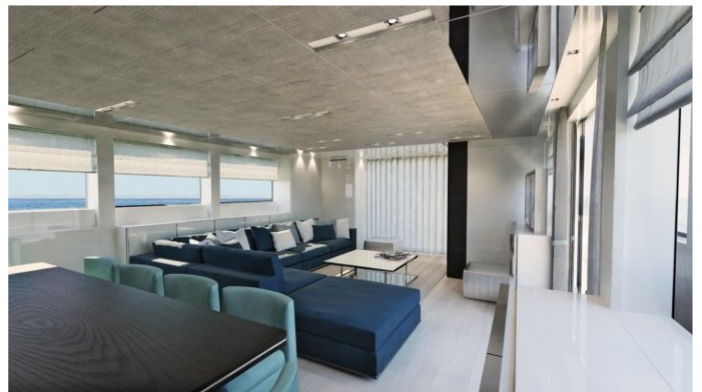

MORE PHOTOS, VIDEO OR INTERACTIVE DECK PLANS:

[CLICK HERE](#)