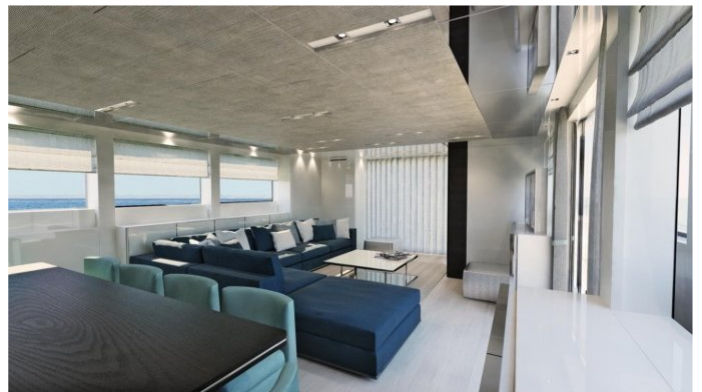

FOR MORE INFORMATION:

[CLICK HERE](#) 

or SCAN QR CODE

MORE PHOTOS, VIDEO OR INTERACTIVE DECK PLANS:

 [CLICK HERE](#)

SABBATICAL YACHT CHARTER

Superyacht SABBATICAL was built in 2017 by Sanlorenzo. She is a 29.1m / 95ft SL96 motor yacht with exterior design by . SABBATICAL offers accommodation for up to 10 guests in 5 cabins with additional room for her crew of 4. She features a variety of amenities to ensure comfortable charter vacations, including Air Conditioning, Stabilisers underway, Stabilizers at Anchor and WiFi connection on board. She also carries an impressive collection of toys as listed below.

SABBATICAL AMENITIES & TOYS

 AC	Air Conditioning	 Fishing	 Jet Ski
 Seabob	Seabob	 Snorkeling	 Stabilizers
 Towable Toys	Towable Toys	 Wi Fi	

For a full up-to-date list of leisure facilities or amenities onboard Motor Yacht SabBaTiCal please contact your Yacht Charter Broker prior to booking your vacation. If there is a particular water toy that you would like, but it is not listed, then it may be possible to rent this equipment for you.