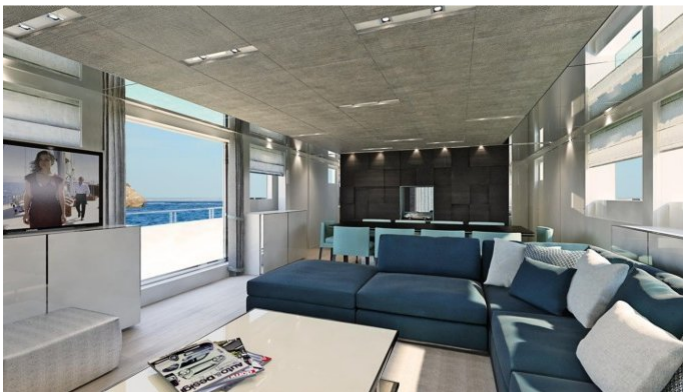

FOR MORE INFORMATION:

[CLICK HERE](#) 

or SCAN QR CODE

MORE PHOTOS, VIDEO OR INTERACTIVE DECK PLANS:

 [CLICK HERE](#)

SABBATICAL YACHT CHARTER

Superyacht SABBATICAL was built in 2017 by Sanlorenzo. She is a 29.1m / 95ft SL96 motor yacht with exterior design by . SABBATICAL offers accommodation for up to 10 guests in 5 cabins with additional room for her crew of 4. She features a variety of amenities to ensure comfortable charter vacations, including Air Conditioning, Stabilisers underway, Stabilizers at Anchor and WiFi connection on board. She also carries an impressive collection of toys as listed below.

SABBATICAL AMENITIES & TOYS

 AC	Air Conditioning	 Fishing	 Jet Ski
 Seabob	Seabob	 Snorkeling	 Stabilizers
 Towable Toys	Towable Toys	 Wi Fi	

For a full up-to-date list of leisure facilities or amenities onboard Motor Yacht SabBaTiCal please contact your Yacht Charter Broker prior to booking your vacation. If there is a particular water toy that you would like, but it is not listed, then it may be possible to rent this equipment for you.