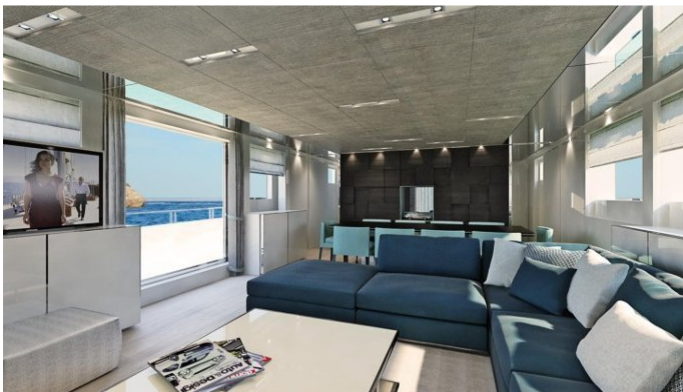

MORE PHOTOS, VIDEO OR INTERACTIVE DECK PLANS:

[CLICK HERE](#)