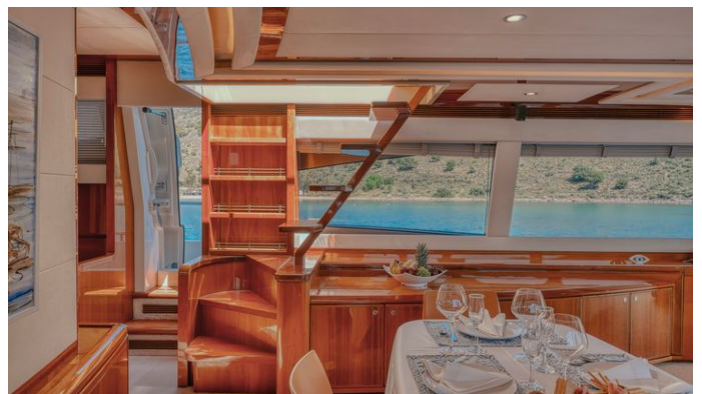

MORE PHOTOS, VIDEO OR INTERACTIVE DECK PLANS: