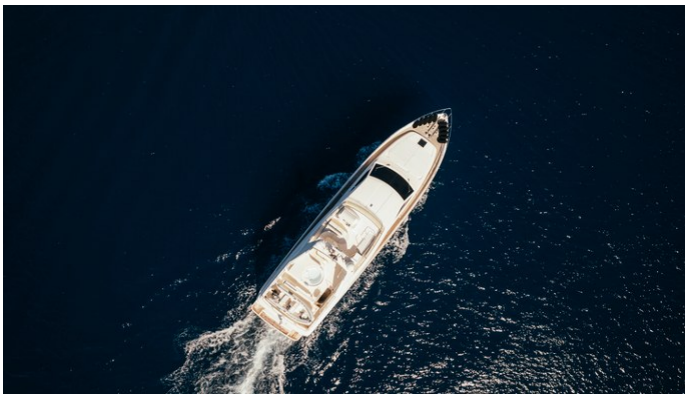

MORE PHOTOS, VIDEO OR INTERACTIVE DECK PLANS: