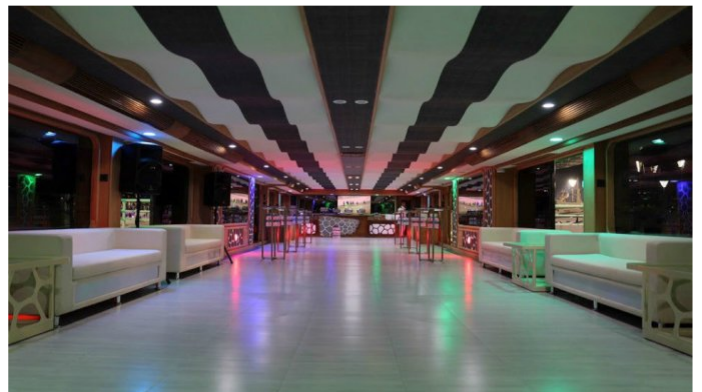

MORE PHOTOS, VIDEO OR INTERACTIVE DECK PLANS:

[CLICK HERE](#)