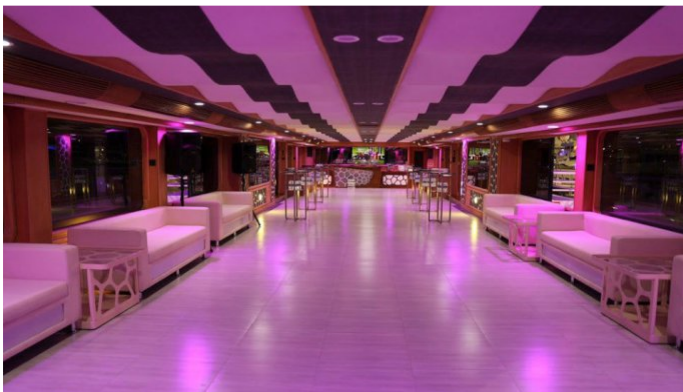

MORE PHOTOS, VIDEO OR INTERACTIVE DECK PLANS:

[CLICK HERE](#)