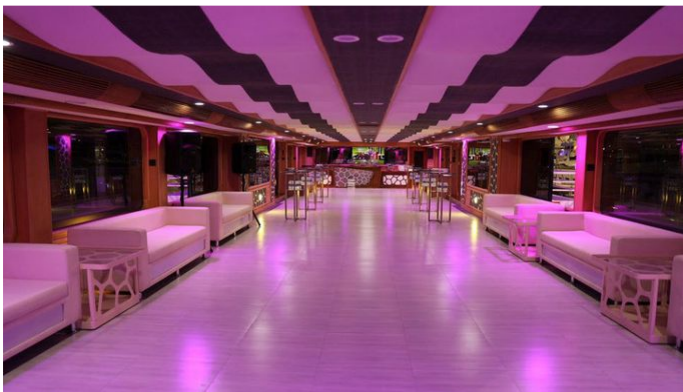

Details correct as of 28 Jan, 2023

FOR MORE INFORMATION:

[CLICK HERE](#)

or SCAN QR CODE

MORE PHOTOS, VIDEO OR INTERACTIVE DECK PLANS:

 [CLICK HERE](#)

DESERT ROSE I YACHT CHARTER

Superyacht DESERT ROSE I was built in 2015 by Custom. She is a 47 m / 154'2 Custom motor yacht with exterior design by . Desert Rose I offers accommodation for up to 28 guests in 14 cabins with additional room for her crew of 12. She features a variety of amenities to ensure comfortable charter vacations. She also carries an impressive collection of toys as listed below.

DESERT ROSE I AMENITIES & TOYS

Wi-Fi

Ipod Docking

Dance Floor

Air Conditioning

BBQ

For a full up-to-date list of leisure facilities or amenities onboard Motor Yacht Desert Rose I please contact your Yacht Charter Broker prior to booking your vacation. If there is a particular water toy that you would like, but it is not listed, then it may be possible to rent this equipment for you.