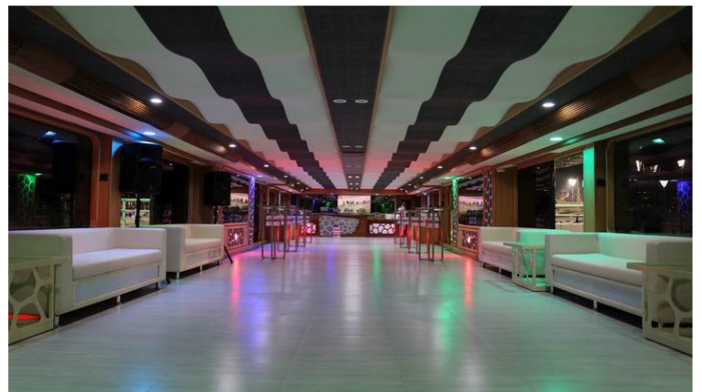

Details correct as of 28 Jan, 2023

FOR MORE INFORMATION:

[CLICK HERE](#)

or SCAN QR CODE

MORE PHOTOS, VIDEO OR INTERACTIVE DECK PLANS:

 [CLICK HERE](#)

DESERT ROSE I YACHT CHARTER

Superyacht DESERT ROSE I was built in 2015 by Custom. She is a 47 m / 154'2 Custom motor yacht with exterior design by . Desert Rose I offers accommodation for up to 28 guests in 14 cabins with additional room for her crew of 12. She features a variety of amenities to ensure comfortable charter vacations. She also carries an impressive collection of toys as listed below.

DESERT ROSE I AMENITIES & TOYS

Wi-Fi

Ipod Docking

Dance Floor

Air Conditioning

BBQ

For a full up-to-date list of leisure facilities or amenities onboard Motor Yacht Desert Rose I please contact your Yacht Charter Broker prior to booking your vacation. If there is a particular water toy that you would like, but it is not listed, then it may be possible to rent this equipment for you.