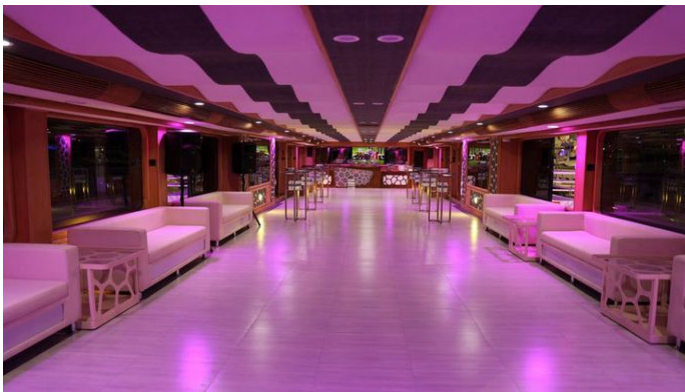

MORE PHOTOS, VIDEO OR INTERACTIVE DECK PLANS:

[CLICK HERE](#)

DESERT ROSE I YACHT CHARTER

Superyacht DESERT ROSE I was built in 2015 by Custom. She is a 47m / 154'2 Custom motor yacht with exterior design by . Desert Rose I offers accommodation for up to 28 guests in 14 cabins with additional room for her crew of 12. She features a variety of amenities to ensure comfortable charter vacations. She also carries an impressive collection of toys as listed below.

DESERT ROSE I AMENITIES & TOYS

Wi-Fi

Ipod Docking

Dance Floor

Air Conditioning

BBQ

For a full up-to-date list of leisure facilities or amenities onboard Motor Yacht Desert Rose I please contact your Yacht Charter Broker prior to booking your vacation. If there is a particular water toy that you would like, but it is not listed, then it may be possible to rent this equipment for you.