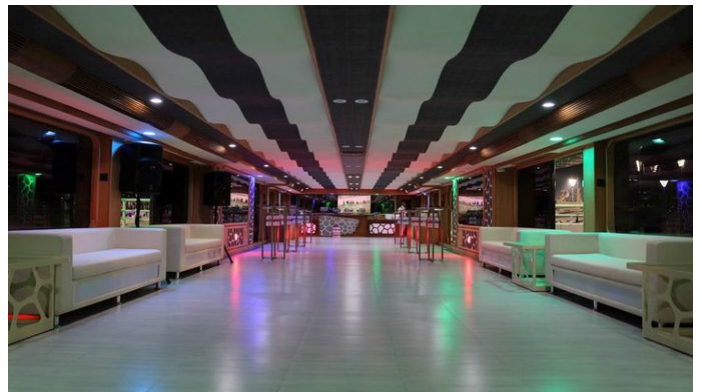

DESERT ROSE I

Yacht Charter Details for 'Desert Rose I', the 47m Superyacht built by Custom

SPECIFICATIONS

LENGTH
47m / 154'2

BEAM DRAFT
6.5m / 21'4 1.4m / 4'7

YEAR REFIT
2015

CRUISING SPEED
30 Knots

ACCOMMODATION

MORE PHOTOS, VIDEO OR INTERACTIVE DECK PLANS:

[CLICK HERE](#)

DESERT ROSE I YACHT CHARTER

Superyacht DESERT ROSE I was built in 2015 by Custom. She is a 47m / 154'2 Custom motor yacht with exterior design by . Desert Rose I offers accommodation for up to 28 guests in 14 cabins with additional room for her crew of 12. She features a variety of amenities to ensure comfortable charter vacations. She also carries an impressive collection of toys as listed below.

DESERT ROSE I AMENITIES & TOYS

Wi-Fi

Ipod Docking

Dance Floor

Air Conditioning

BBQ

For a full up-to-date list of leisure facilities or amenities onboard Motor Yacht Desert Rose I please contact your Yacht Charter Broker prior to booking your vacation. If there is a particular water toy that you would like, but it is not listed, then it may be possible to rent this equipment for you.