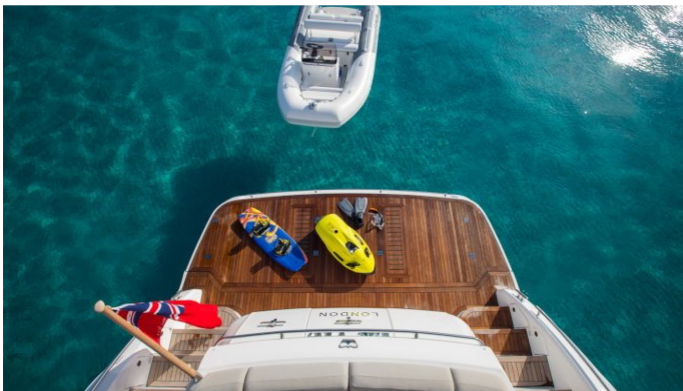

CRUISING SPEED
30 Knots

ACCOMMODATION

GUESTS	CABINS	CREW
8	4	3

CABIN CONFIGURATION

CHARTER RATES

SUMMER
from
€47,000 / week + expenses

WINTER
from
€43,000 / week + expenses

Details correct as of 17 Nov, 2018

FOR MORE INFORMATION:

[CLICK HERE](#) 

or SCAN QR CODE

MORE PHOTOS, VIDEO OR INTERACTIVE DECK PLANS:

 [CLICK HERE](#)

LA VIE YACHT CHARTER

Superyacht LA VIE was built in 2016 by Princess. She is a 25.5m / 84ft Princess Y82 motor yacht with exterior design by Princess. LA VIE offers accommodation for up to guests in cabins with additional room for her crew of . She features a variety of amenities to ensure comfortable charter vacations, including . She also carries an impressive collection of toys as listed below.

LA VIE AMENITIES & TOYS

For a full up-to-date list of leisure facilities or amenities onboard Motor Yacht La Vie please contact your Yacht Charter Broker prior to booking your vacation. If there is a particular water toy that you would like, but it is not listed, then it may be possible to rent this equipment for you.