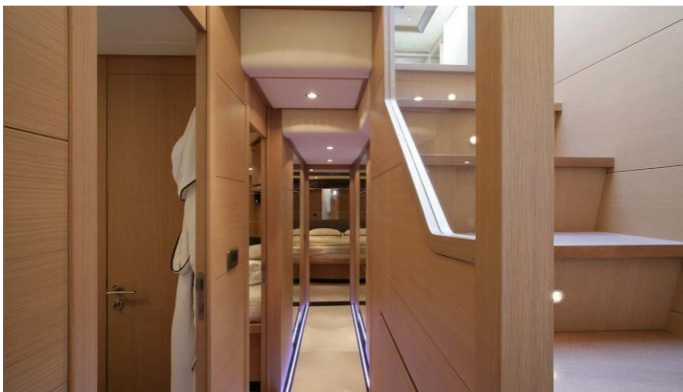

MORE PHOTOS, VIDEO OR INTERACTIVE DECK PLANS:

[CLICK HERE](#)

This document is not contractual. The yacht charters and their particulars displayed in the results above are displayed in good faith and whilst believed to be correct are not guaranteed. YachtCharterFleet.com does not warrant or assume any legal liability or responsibility for the accuracy, completeness, or usefulness of any information and/or images displayed. All information is subject to change without notice and is without warranty. Your preferred charter broker should provide you with yacht specifications, brochure and rates for your chosen dates during your charter yacht selection process. Starting prices are shown in a range of currencies for a one-week charter, unless otherwise indicated.