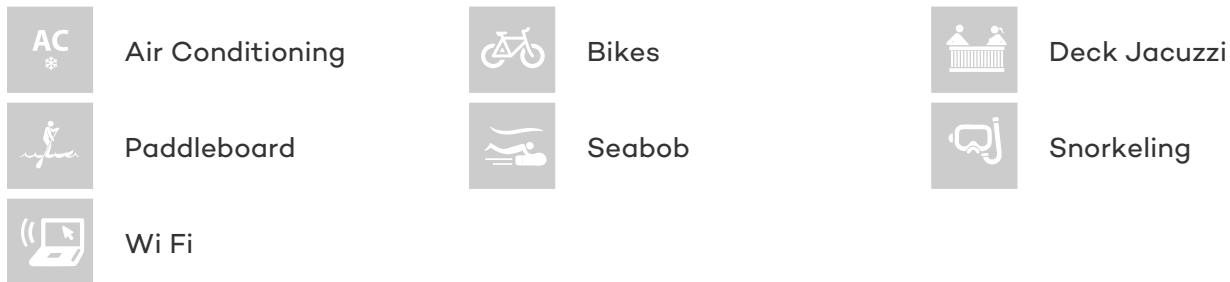

[CLICK HERE](#) 

or SCAN QR CODE

MORE PHOTOS, VIDEO OR INTERACTIVE DECK PLANS:

[CLICK HERE](#)

SEATALY YACHT CHARTER

Superyacht SEATALY was built in 2016 by Amer. She is a 29.6m / 97ft Amer Cento motor yacht with exterior design by . SEATALY offers accommodation for up to 10 guests in 5 cabins with additional room for her crew of 4. She features a variety of amenities to ensure comfortable charter vacations, including . She also carries an impressive collection of toys as listed below.

SEATALY AMENITIES & TOYS

For a full up-to-date list of leisure facilities or amenities onboard Motor Yacht Seataly please contact your Yacht Charter Broker prior to booking your vacation. If there is a particular water toy that you would like, but it is not listed, then it may be possible to rent this equipment for you.