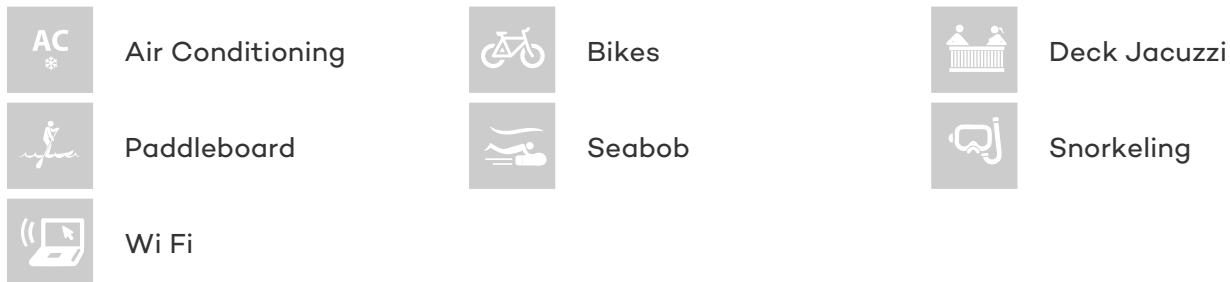

[CLICK HERE](#) 

or SCAN QR CODE

MORE PHOTOS, VIDEO OR INTERACTIVE DECK PLANS:

[CLICK HERE](#)

SEATALY YACHT CHARTER

Superyacht SEATALY was built in 2016 by Amer. She is a 29.6m / 97ft Amer 100 Quad motor yacht with exterior design by . SEATALY offers accommodation for up to 10 guests in 5 cabins with additional room for her crew of 4. She features a variety of amenities to ensure comfortable charter vacations, including . She also carries an impressive collection of toys as listed below.

SEATALY AMENITIES & TOYS

For a full up-to-date list of leisure facilities or amenities onboard Motor Yacht Seataly please contact your Yacht Charter Broker prior to booking your vacation. If there is a particular water toy that you would like, but it is not listed, then it may be possible to rent this equipment for you.