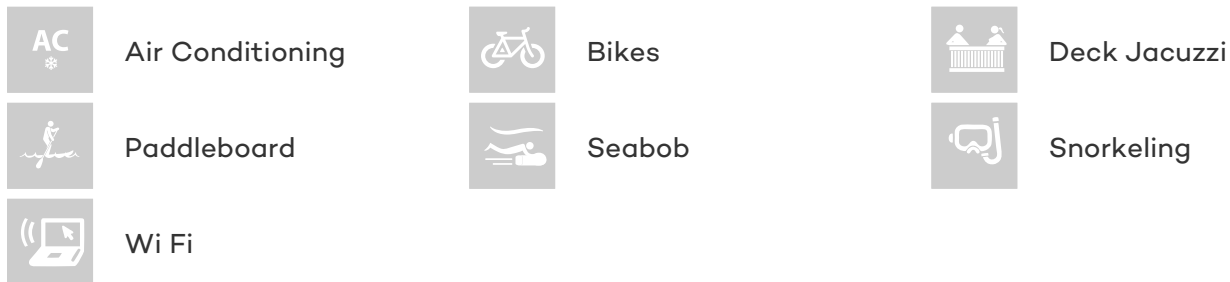

CRUISING SPEED
24 Knots

ACCOMMODATION

GUESTS	CABINS	CREW
10	5	4

CABIN CONFIGURATION

1 Master 4 Double/
Twin

CHARTER RATES

SUMMER
from
€80,000 / week + expenses

WINTER
from
€80,000 / week + expenses

Details correct as of 17 Nov, 2018

FOR MORE INFORMATION:

[CLICK HERE](#) 

or SCAN QR CODE

MORE PHOTOS, VIDEO OR INTERACTIVE DECK PLANS:

[CLICK HERE](#)

SEATALY YACHT CHARTER

Superyacht SEATALY was built in 2016 by Amer. She is a 29.6m / 97ft Amer 100 Quad motor yacht with exterior design by . SEATALY offers accommodation for up to 10 guests in 5 cabins with additional room for her crew of 4. She features a variety of amenities to ensure comfortable charter vacations, including . She also carries an impressive collection of toys as listed below.

SEATALY AMENITIES & TOYS

For a full up-to-date list of leisure facilities or amenities onboard Motor Yacht Seataly please contact your Yacht Charter Broker prior to booking your vacation. If there is a particular water toy that you would like, but it is not listed, then it may be possible to rent this equipment for you.